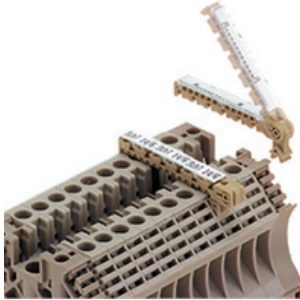

**W-Series
WPE 6**

Weidmüller Interface GmbH & Co. KG
Klingenbergstraße 16
D-32758 Detmold
Germany
Fon: +49 5231 1429-0
Fax: +49 5231 14292083
www.weidmueller.com

Accessories

SchT group marker carrier

The SchT 5 S group tag carriers are clipped directly onto the TS 32 mounting rail (G-rail) or the TS 35 mounting rail (top-hat rail). It is therefore possible to label the terminal strip irrespective of the terminal and the type of terminal. SchT 5 and SchT 5 S are fitted with ESO 5, STR 5 protective strips.

The SchT 7 is a hinged group tag carrier for inlay tags which enables easy access to the clamping screw. The SchT 7 is fitted with ESO 7, STR 7 protective strips or DEK 5.

SchT 9/4 and SchT 14/6 are hinged group tag carriers for single dekafix and WS tags that enable easy access to the clamping screw.

SchT 9/4 and SchT 14/6 are fitted with WS or DEK. Inlay tags and protective strips can be found under "Accessories".

General ordering data

Delivery status	Available until	Type	Order No.	Version	GTIN (EAN)	Qty.
This article will no longer be available in the future.	2017-06-30T00:00:00+02:00	SCHT 14/6	1269060000	SCHT, Terminal marker, 44.3 x 6 mm, Pitch in mm (P): 6.00 Beige	4008190051396	20 pc(s).
This article will no longer be available in the future.	2015-07-31T00:00:00+02:00	SCHT 9/4	1278460000	SCHT, Terminal marker, 32 x 4 mm, Pitch in mm (P): 5.00 Beige	4008190086930	20 pc(s).
SCHT 7	0517960000	SCHT, Terminal marker, 39.3 x 8 mm, Pitch in mm (P): 7.00 White	4008190001742	20 pc(s).