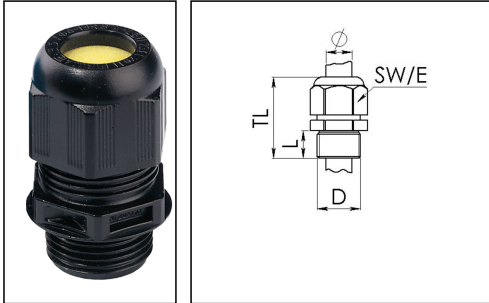

ESKE/1-e 20

Ex-cable gland, polyamide with short thread, RAL 9005, M20

Products may differ in size, colour and appearance to those shown. If you require further information or customisation, please contact us directly.

Material cable gland	Polyamide
Material sealing gasket	EPDM
Temp. range min	-40 °C
Temp. range max	75 °C
Protection class	IP66 / IP68 (5 bar 30 min)
Type of protection	Ex eb, Ex tb
Ex-Certificate	IECEX, ATEX
Glow wire test	750 °C
Thread type	M
Ø Connection thread D	20
Lead	1,5
Length screw-in thread L	10 mm
Ø cable diameter min	7 mm
Ø cable diameter max	13 mm
Key width SW	24 mm
Collar diameter (E)	27 mm
Total length TL	36 mm - 45 mm
Install. torques fitting	2,3 N m
Install. torques cap nut	1,5 N m
Equipment	Incl. connection thread gasket
Product Color	RAL 9005
Order no. RAL 9005	10103365
Type	ESKE/1-e 20
Packing unit	50
ETIM-Classification	EC000441