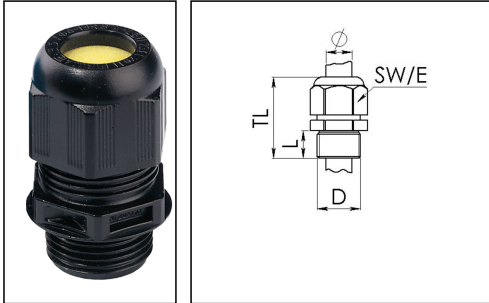

ESKE/1-e 32

Ex-cable gland, polyamide with short thread, RAL 9005, M32

Products may differ in size, colour and appearance to those shown. If you require further information or customisation, please contact us directly.

Material cable gland	Polyamide
Material sealing gasket	EPDM
Temp. range min	-40 °C
Temp. range max	75 °C
Protection class	IP66 / IP68 (5 bar 30 min)
Type of protection	Ex eb, Ex tb
Ex-Certificate	IECEX, ATEX
Glow wire test	750 °C
Thread type	M
Ø Connection thread D	32
Lead	1,5
Length screw-in thread L	12 mm
Ø cable diameter min	13 mm
Ø cable diameter max	21 mm
Key width SW	36 mm
Collar diameter (E)	40 mm
Total length TL	42 mm - 51 mm
Install. torques fitting	4,5 N m
Install. torques cap nut	3 N m
Equipment	Incl. connection thread gasket
Product Color	RAL 9005
Order no. RAL 9005	10103367
Type	ESKE/1-e 32
Packing unit	25
ETIM-Classification	EC000441