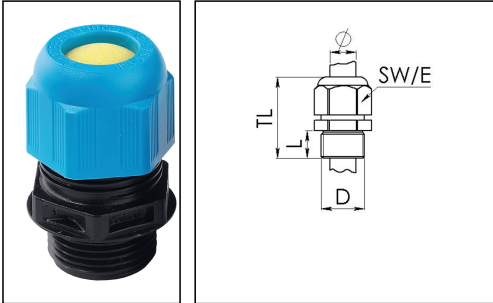

ESKE/1-i 16

Ex-cable gland, polyamide with short thread, RAL 9005/5012, M16

Products may differ in size, colour and appearance to those shown. If you require further information or customisation, please contact us directly.

Material cable gland	Polyamide
Material sealing gasket	EPDM
Temp. range min	-40 °C
Temp. range max	75 °C
Protection class	IP66 / IP68 (5 bar 30 min)
Type of protection	Ex eb, Ex tb
Ex-Certificate	ATEX, IECEx
Glow wire test	750 °C
Thread type	M
Ø Connection thread D	16
Lead	1,5
Length screw-in thread L	9 mm
Ø cable diameter min	4,5 mm
Ø cable diameter max	9 mm
Key width SW	20 mm
Collar diameter (E)	22 mm
Total length TL	31 mm - 37 mm
Install. torques fitting	1,8 N m
Install. torques cap nut	1,3 N m
Equipment	Incl. connection thread gasket
Product Color	RAL 5012 / RAL 9005
Order no. RAL 9005	10103372
Type	ESKE/1-i 16
Packing unit	50
ETIM-Classification	EC000441