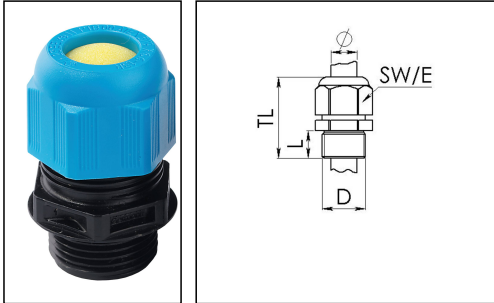

## ESKE/1-i 20

Ex-cable gland, polyamide with short thread, RAL 9005/5012, M20

Products may differ in size, colour and appearance to those shown. If you require further information or customisation, please contact us directly.

Material cable gland	Polyamide
Material sealing gasket	EPDM
Temp. range min	-40 °C
Temp. range max	75 °C
Protection class	IP66 / IP68 (5 bar 30 min)
Type of protection	Ex eb, Ex tb
Ex-Certificate	ATEX, IECEx
Glow wire test	750 °C
Thread type	M
Ø Connection thread D	20
Lead	1,5
Length screw-in thread L	10 mm
Ø cable diameter min	7 mm
Ø cable diameter max	13 mm
Key width SW	24 mm
Collar diameter (E)	27 mm
Total length TL	36 mm - 45 mm
Install. torques fitting	2,3 N m
Install. torques cap nut	1,5 N m
Equipment	Incl. connection thread gasket
Product Color	RAL 5012 / RAL 9005
Order no. RAL 9005	10103373
Type	ESKE/1-i 20
Packing unit	50
ETIM-Classification	EC000441