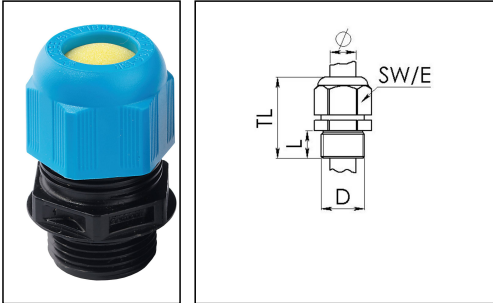

ESKE/1-i 32

Ex-cable gland, polyamide with short thread, RAL 9005/5012, M32

Products may differ in size, colour and appearance to those shown. If you require further information or customisation, please contact us directly.

Material cable gland	Polyamide
Material sealing gasket	EPDM
Temp. range min	-40 °C
Temp. range max	75 °C
Protection class	IP66 / IP68 (5 bar 30 min)
Type of protection	Ex eb, Ex tb
Ex-Certificate	IECEX, ATEX
Glow wire test	750 °C
Thread type	M
Ø Connection thread D	32
Lead	1,5
Length screw-in thread L	12 mm
Ø cable diameter min	13 mm
Ø cable diameter max	21 mm
Key width SW	36 mm
Collar diameter (E)	40 mm
Total length TL	42 mm - 51 mm
Install. torques fitting	4,5 N m
Install. torques cap nut	3 N m
Equipment	Incl. connection thread gasket
Product Color	RAL 5012 / RAL 9005
Order no. RAL 9005	10103375
Type	ESKE/1-i 32
Packing unit	25
ETIM-Classification	EC000441