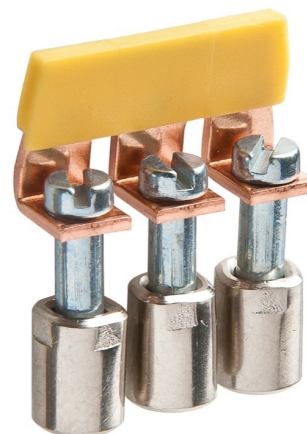

Data sheet

Commercial Art.No.: Z7.280.2327.0

Insulated jumper bar IVBWK 2,5 - 3

Cross connector, insulated for DIN rail terminal blocks type WK ..., 3 -pole

Commercial Art.No.	Z7.280.2327.0
EAN	4015573155749
Order Unit	10

Certificates / Approvals

ATEX

Technical data

General

Color	yellow
Type	Cross connector
Modular spacing	5 mm
Number of bridged clamps	3
Mounting method	Screwable
Insulated	Yes

Accessories

Type	Cross connector
Mounting method	Screwable
Insulated	Yes
Color	yellow
Number of bridged clamps	3
Modular spacing	5 mm