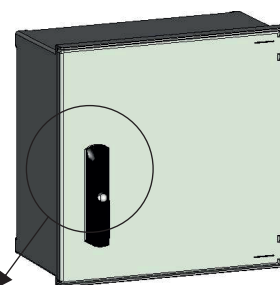

MONOBLOCK INDUSTRIAL ENCLOSURE IP66

BRES-44-3L-DC

Polyester enclosure 400 x 400 x 200 mm

FEATURES

SafyBox BRES

- Boxes & Cabinets made from fiber glass reinforced polyester, molded by hot compression.
- Colour Light Grey RAL 7035
- Self-extinguishability: 960° test withstanding. Halogen free. Double insulation. No electrical contact risks.
- Degree of protection Ip66 UNE 20324 (EN 60529).
- Certification of compliance with IEC62208 enclosure standard. Suitable for indoor or outdoor use.
- Large door opening (180°). Version with plain or glazed door.
- Anti-intruder hinges system.
- Customise service: colour, machining, mounting accessories, locks, company logo.
- 1 lock with 3 action points and vandalism-proof. (cylinder not included)
- Version with metallic or polyester mounting plate.
- Resistant to harsh atmospheres.
- Light weight gives an easy installation.
- +10 years. Long life lasting without maintenance under standard environmental conditions.

Code	Description	Height x Width x Depth	Weight
BRES-44-3L-DC	Empty standard enclosure colour light grey RAL 7035	400 x 400 x 200 mm	4,80 kg

MONOBLOCK INDUSTRIAL ENCLOSURE IP66

BRES-44-3L-DC

Polyester enclosure 400 x 400 x 200 mm

Packaging

packaging unit	1	packaging height	401,0 mm	Units per pallet 120 x 80 cm (Height 220 cm)	54
number of doors	1	packaging width	401,0 mm	Units per pallet 110 x 110 cm (Height 220 cm)	60
weight	4,80 kg	packaging depth	201,5 mm	Units per pallet 155 x 122 cm (Height 220 cm)	85