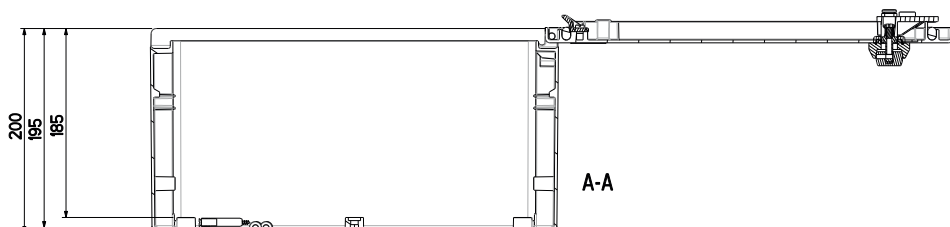

MONOBLOCK INDUSTRIAL ENCLOSURE IP66

BRES-44-3L-DC

Polyester enclosure 400 x 400 x 200 mm

FEATURES

SafyBox BRES

- Boxes & Cabinets made from fiber glass reinforced polyester, molded by hot compression.
- Colour Light Grey RAL 7035
- Self-extinguishability: 960° test withstanding. Halogen free. Double insulation. No electrical contact risks.
- Degree of protection Ip66 UNE 20324 (EN 60529).
- Certification of compliance with IEC62208 enclosure standard. Suitable for indoor or outdoor use.
- Large door opening (180°). Version with plain or glazed door.
- Anti-intruder hinges system.
- Customise service: colour, machining, mounting accessories, locks, company logo.
- 1 lock with 3 action points and vandalism-proof. (cylinder not included)
- Version with metallic or polyester mounting plate.
- Resistant to harsh atmospheres.
- Light weight gives an easy installation.
- +10 years. Long life lasting without maintenance under standard environmental conditions.

Code	Description	Height x Width x Depth	Weight
BRES-44-3L-DC	Empty standard enclosure colour light grey RAL 7035	400 x 400 x 200 mm	4,80 kg

MONOBLOCK INDUSTRIAL ENCLOSURE IP66

BRES-44-3L-DC

Polyester enclosure 400 x 400 x 200 mm

Packaging

packaging unit	1	packaging height	401,0 mm	Units per pallet 120 x 80 cm (Height 220 cm)	54
number of doors	1	packaging width	401,0 mm	Units per pallet 110 x 110 cm (Height 220 cm)	60
weight	4,80 kg	packaging depth	201,5 mm	Units per pallet 155 x 122 cm (Height 220 cm)	85