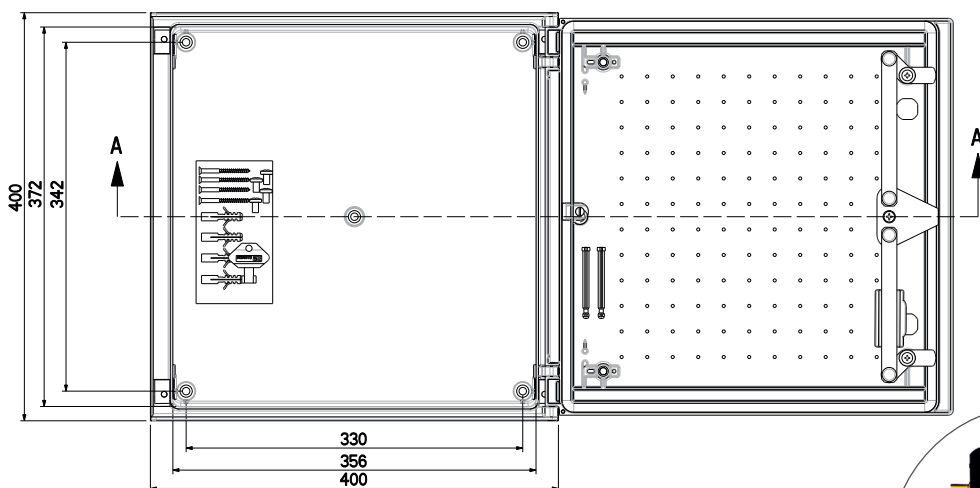

MONOBLOCK INDUSTRIAL ENCLOSURE IP66

BRES-44-3L-DC

Polyester enclosure 400 x 400 x 200 mm

FEATURES

SafyBox BRES

- Boxes & Cabinets made from fiber glass reinforced polyester, molded by hot compression.
- Colour Light Grey RAL 7035
- Self-extinguishability: 960° test withstanding. Halogen free. Double insulation. No electrical contact risks.
- Degree of protection Ip66 UNE 20324 (EN 60529).
- Certification of compliance with IEC62208 enclosure standard. Suitable for indoor or outdoor use.
- Large door opening (180°). Version with plain or glazed door.
- Anti-intruder hinges system.
- Customise service: colour, machining, mounting accessories, locks, company logo.
- 1 lock with 3 action points and vandalism-proof. (cylinder not included)
- Version with metallic or polyester mounting plate.
- Resistant to harsh atmospheres.
- Light weight gives an easy installation.
- +10 years. Long life lasting without maintenance under standard environmental conditions.

Code	Description	Height x Width x Depth	Weight
BRES-44-3L-DC	Empty standard enclosure colour light grey RAL 7035	400 x 400 x 200 mm	4,80 kg

MONOBLOCK INDUSTRIAL ENCLOSURE IP66

BRES-44-3L-DC

Polyester enclosure 400 x 400 x 200 mm

Packaging

packaging unit	1	packaging height	401,0 mm	Units per pallet 120 x 80 cm (Height 220 cm)	54
number of doors	1	packaging width	401,0 mm	Units per pallet 110 x 110 cm (Height 220 cm)	60
weight	4,80 kg	packaging depth	201,5 mm	Units per pallet 155 x 122 cm (Height 220 cm)	85