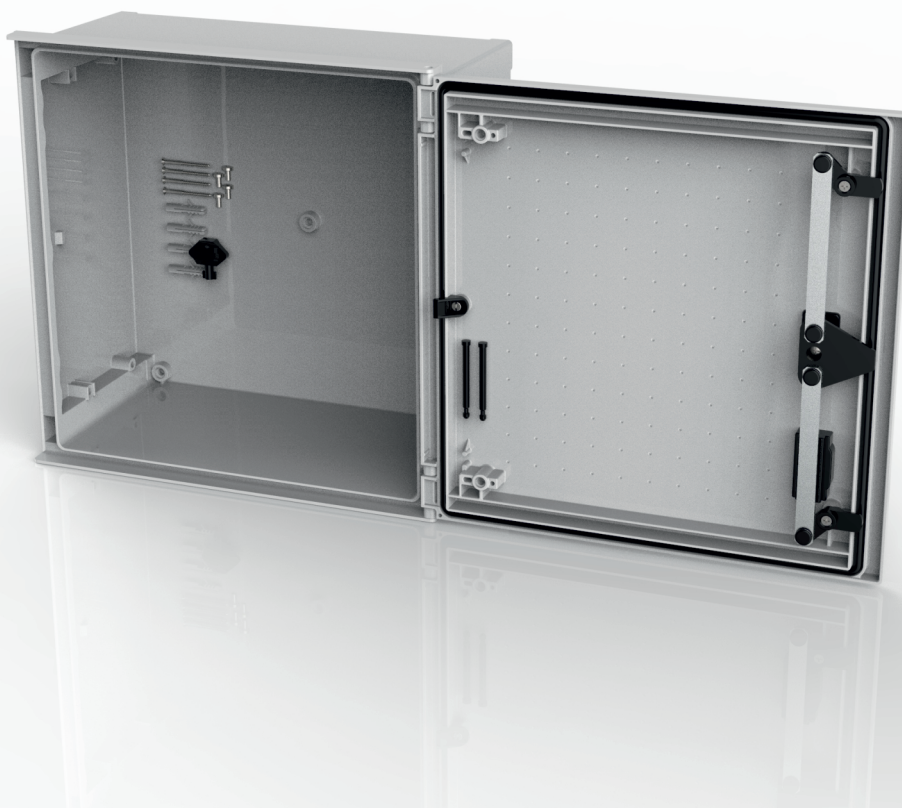

MONOBLOCK INDUSTRIAL ENCLOSURE IP66

BRES-44-3L-DC

Polyester enclosure 400 x 400 x 200 mm

FEATURES

SafyBox BRES

- Boxes & Cabinets made from fiber glass reinforced polyester, molded by hot compression.
- Colour Light Grey RAL 7035
- Self-extinguishability: 960° test withstanding. Halogen free. Double insulation. No electrical contact risks.
- Degree of protection Ip66 UNE 20324 (EN 60529).
- Certification of compliance with IEC62208 enclosure standard. Suitable for indoor or outdoor use.
- Large door opening (180°). Version with plain or glazed door.
- Anti-intruder hinges system.
- Customise service: colour, machining, mounting accessories, locks, company logo.
- 1 lock with 3 action points and vandalism-proof. (cylinder not included)
- Version with metallic or polyester mounting plate.
- Resistant to harsh atmospheres.
- Light weight gives an easy installation.
- +10 years. Long life lasting without maintenance under standard environmental conditions.

Code	Description	Height x Width x Depth	Weight
BRES-44-3L-DC	Empty standard enclosure colour light grey RAL 7035	400 x 400 x 200 mm	4,80 kg

MONOBLOCK INDUSTRIAL ENCLOSURE IP66

BRES-44-3L-DC

Polyester enclosure 400 x 400 x 200 mm

Packaging

packaging unit	1	packaging height	401,0 mm	Units per pallet 120 x 80 cm (Height 220 cm)	54
number of doors	1	packaging width	401,0 mm	Units per pallet 110 x 110 cm (Height 220 cm)	60
weight	4,80 kg	packaging depth	201,5 mm	Units per pallet 155 x 122 cm (Height 220 cm)	85