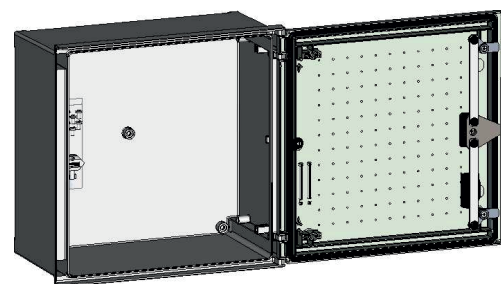

MONOBLOCK INDUSTRIAL ENCLOSURE IP66

BRES-44-3L-DC

Polyester enclosure 400 x 400 x 200 mm

FEATURES

SafyBox BRES

- Boxes & Cabinets made from fiber glass reinforced polyester, molded by hot compression.
- Colour Light Grey RAL 7035
- Self-extinguishability: 960° test withstanding. Halogen free. Double insulation. No electrical contact risks.
- Degree of protection Ip66 UNE 20324 (EN 60529).
- Certification of compliance with IEC62208 enclosure standard. Suitable for indoor or outdoor use.
- Large door opening (180°). Version with plain or glazed door.
- Anti-intruder hinges system.
- Customise service: colour, machining, mounting accessories, locks, company logo.
- 1 lock with 3 action points and vandalism-proof. (cylinder not included)
- Version with metallic or polyester mounting plate.
- Resistant to harsh atmospheres.
- Light weight gives an easy installation.
- +10 years. Long life lasting without maintenance under standard environmental conditions.

Code	Description	Height x Width x Depth	Weight
BRES-44-3L-DC	Empty standard enclosure colour light grey RAL 7035	400 x 400 x 200 mm	4,80 kg

MONOBLOCK INDUSTRIAL ENCLOSURE IP66

BRES-44-3L-DC

Polyester enclosure 400 x 400 x 200 mm

Packaging

packaging unit	1	packaging height	401,0 mm	Units per pallet 120 x 80 cm (Height 220 cm)	54
number of doors	1	packaging width	401,0 mm	Units per pallet 110 x 110 cm (Height 220 cm)	60
weight	4,80 kg	packaging depth	201,5 mm	Units per pallet 155 x 122 cm (Height 220 cm)	85