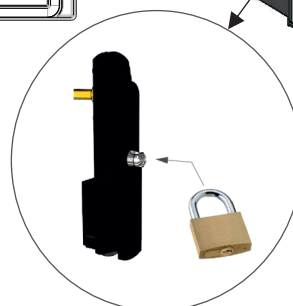

MONOBLOCK INDUSTRIAL ENCLOSURE IP66

BRES-44-3L-DC

Polyester enclosure 400 x 400 x 200 mm

FEATURES

SafyBox BRES

- Boxes & Cabinets made from fiber glass reinforced polyester, molded by hot compression.
- Colour Light Grey RAL 7035
- Self-extinguishability: 960° test withstanding. Halogen free. Double insulation. No electrical contact risks.
- Degree of protection Ip66 UNE 20324 (EN 60529).
- Certification of compliance with IEC62208 enclosure standard. Suitable for indoor or outdoor use.
- Large door opening (180°). Version with plain or glazed door.
- Anti-intruder hinges system.
- Customise service: colour, machining, mounting accessories, locks, company logo.
- 1 lock with 3 action points and vandalism-proof. (cylinder not included)
- Version with metallic or polyester mounting plate.
- Resistant to harsh atmospheres.
- Light weight gives an easy installation.
- +10 years. Long life lasting without maintenance under standard environmental conditions.

Code	Description	Height x Width x Depth	Weight
BRES-44-3L-DC	Empty standard enclosure colour light grey RAL 7035	400 x 400 x 200 mm	4,80 kg

MONOBLOCK INDUSTRIAL ENCLOSURE IP66

BRES-44-3L-DC

Polyester enclosure 400 x 400 x 200 mm