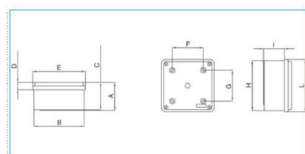

B04841

Quote:

A: 58	I: 43
B: 104	L: 108
C: 56,5	
D: 15	
E: 108	
F: 64	
G: 64	
H: 104	

IP56 01 VM Watertight wall junction box with metal screws GRAY

Technical properties

Materials

RAL color	Gray RAL 7035
Material	ABS

Dimensions

Depth	50 mm
Length	100 mm
Length	100 mm

Installation, assembly

Mounting method	wall / ceiling mounting
-----------------	-------------------------

Accessories included

With	Other
------	-------

Equipment