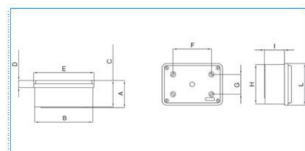

B04842

Quote:

A: 58 I: 43
B: 124 L: 88
C: 56,5
D: 15
E: 128
F: 82
G: 42
H: 84

IP56 02 VM Watertight wall junction box with metal screws GRAY

Technical properties

Materials

RAL color	Gray RAL 7035
Material	ABS

Dimensions

Depth	50 mm
Length	120 mm
Length	80 mm

Installation, assembly

Mounting method	wall / ceiling mounting
-----------------	-------------------------

Accessories included

With	Other
------	-------

Equipment

Cable entry	Other
-------------	-------

Standards, Approvals

Reference standards	EN 60670-22
European RoHs directive	voluntary compatibility

Safety

Degree of protection of the casing	Degree	IP56
of resistance to incandescent wire Halogen-free	according to EN 60695-2-11: 650 ° C	Yes
Impact resistance		IK07
Resistant to ultraviolet. Fire resistance		Yes
		-