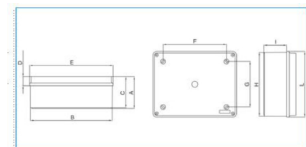

B04845

Quote:

A: 98 I: 70
B: 250 L: 202
C: 96
D: 28
E: 256
F: 194
G: 140
H: 196

IP56 05 VM Watertight wall junction box with GRAY metal screws

Technical properties

Materials

RAL color	Gray RAL 7035
Material	ABS

Dimensions

Depth	90 mm
Length	240 mm
Length	190 mm

Installation, assembly

Mounting method	wall / ceiling mounting
-----------------	-------------------------

Accessories included

With	Other
------	-------

Equipment