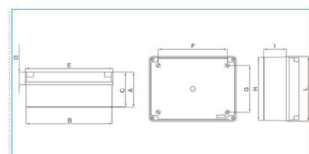

B04846

Quote:

A: 128
B: 311
C: 126
D: 46
E: 316
F: 250
G: 170
H: 230
I: 82
L: 236

IP56 06 VM Watertight wall junction box with GRAY metal screws

Technical properties

Materials

RAL color	Gray RAL 7035
Material	ABS

Dimensions

Depth	120 mm
Length	300 mm
Length	220 mm

Installation, assembly

Mounting method	wall / ceiling mounting
-----------------	-------------------------

Accessories included

With	Other
------	-------