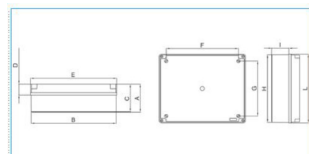

B04847

Quote:

A: 128	I: 78,5
B: 389	L: 314
C: 126	
D: 49,5	
E: 394	
F: 330	
G: 251	
H: 309	

IP56 07 VM Watertight wall junction box with metal screws GRAY

Technical properties

Materials

RAL color	Gray RAL 7035
Material	ABS

Dimensions

Depth	120 mm
Length	380 mm
Length	300 mm

Installation, assembly

Mounting method	wall / ceiling mounting
-----------------	-------------------------

Accessories included

With	Other
------	-------