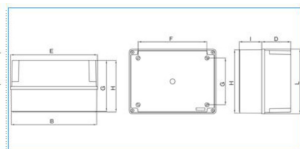

Form

Form	Rectangular

B04850

Quote:

A: 188
B: 311
C: 186
D: 106
E: 316
F: 250
G: 170
H: 230
I: 82
L: 236