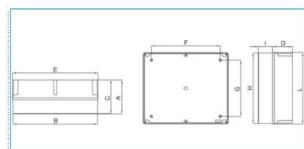

B04852

Quote:

A: 188 I: 78,5
B: 466 L: 394
C: 186
D: 109,5
E: 470
F: 390
G: 210
H: 390

IP56 08 CA VM Junction box with high cover metal screws GRAY

Technical properties

Materials

RAL color	Gray RAL 7035
Material	ABS

Dimensions

Depth	180 mm
Length	460 mm
Length	380 mm

Installation, assembly

Mounting method	wall / ceiling mounting
-----------------	-------------------------

Accessories included

With	Other
------	-------