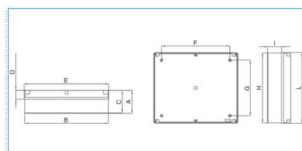

B04858

Quote:

A: 128
B: 466
C: 126
D: 49,5
E: 470
F: 308
G: 310
H: 394
I: 78,5
L: 390

IP56 08 TRASP VM Junction box with transparent cover with metal screws GRAY

Technical properties

Materials

RAL color	Gray RAL 7035
Material	ABS

Dimensions

Depth	120 mm
Length	460 mm
Length	380 mm

Installation, assembly

Mounting method	wall / ceiling mounting
-----------------	-------------------------

Accessories included

With	Other
------	-------