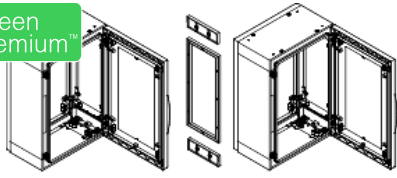

Product datasheet

Specifications

Additional aesthetic trim kit for coupling versPLAT or PLAZT with canopy D320mm

NSYSUPLA3TG

Main

Range	Thalassa
Accessory / separate part category	Coupling accessory
Product or component type	Coupling trim frame
Anwendung	Multi-purpose
Mounting location	Side coupling of 2 enclosures
Range compatibility	Thalassa PLA suitable enclosure
Device composition	2 trim frame canopy

Complementary

Material	Frame: polyester
Depth	320 mm
IP degree of protection	IP55
Colour	Grey (RAL 7035)

Packing Units

Unit Type of Package 1	PCE
Number of Units in Package 1	1
Package 1 Weight	806 g
Package 1 Height	5 cm
Package 1 width	11 cm
Package 1 Length	32 cm