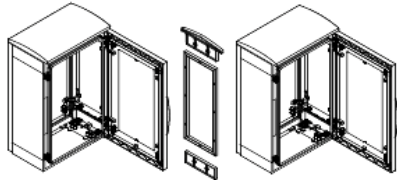

NSYSUPLA4TG

Main

Range	Thalassa
Accessory / separate part category	Coupling accessory
Product or component type	Coupling trim frame
Anwendung	Multi-purpose
Mounting location	Side coupling of 2 enclosures
Range compatibility	Thalassa PLA suitable enclosure
Device composition	2 trim frame canopy

Complementary

Material	Frame: polyester
Depth	420 mm
IP degree of protection	IP55
Colour	Grey (RAL 7035)

Packing Units

Unit Type of Package 1	PCE
Number of Units in Package 1	1
Package 1 Weight	1.041 kg
Package 1 Height	3.8 cm
Package 1 width	41.5 cm
Package 1 Length	11.2 cm

Offer Sustainability

Sustainable offer status	Green Premium product
REACH Regulation	REACH Declaration
EU RoHS Directive	Pro-active compliance (Product out of EU RoHS legal scope) EU RoHS Declaration
Mercury free	Yes
RoHS exemption information	Yes