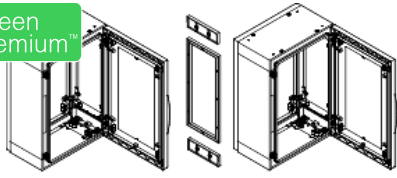

Product datasheet

Specifications

Additional aesthetic trim kit for coupling versPLAT or PLA2T with canopy D420mm