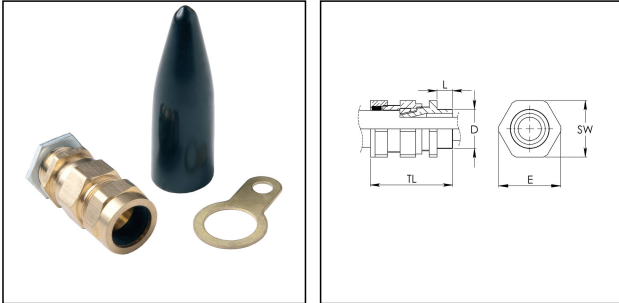

CW 40L

CW Pack Economy, brass gland and locknut, shroud

Products may differ in size, colour and appearance to those shown. If you require further information or customisation, please contact us directly.

Material	Brass
Material shrouds	PVC
Packing unit	1
Temp. range min	-20 °C
Temp. range max	80 °C
Protection class	IP66
Thread type	M
Ø Connection thread D	40
Lead	1,5
Length screw-in thread L	15 mm
Ø cable diameter min	33 mm
Ø cable diameter max	39,5 mm
Ø cable below cable shield max	-32,1 mm
Key width SW	51 mm
Collar diameter (E)	59 mm
Total length TL	67 mm
Type	CW 40L
WISKA-Order no.	50101677