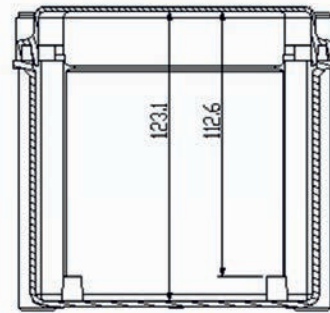

Code	Description	Height x Width x Depth	Weight
CA-1515	Empty standard box colour light grey and transparent cover	135 x 135 x 130 mm	0,48 Kg

DOUBLE INSULATION MODULAR BOX

CA-1515

Polyamide box with polycarbonate transparent cover 135 x 135 x 130 mm

Standard
IEC
IEC-62207

Section A-A

Packaging

packaging units	8	packaging height	560 mm	units per pallet 120x80 (h220)
Screw cover number	4	packaging width	280 mm	units per pallet 110x110 (h220) 896
weight	0,48 Kg	packaging depth	130 mm	