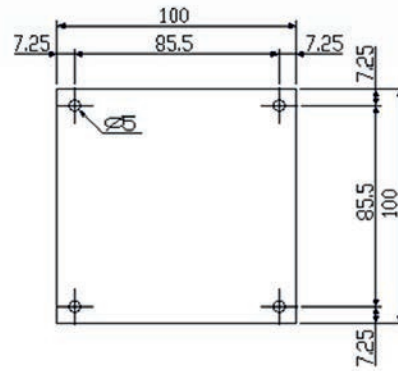

DOUBLE INSULATION MODULAR BOX

CA-1515

Polyamide box with polycarbonate transparent cover 135 x 135 x 130 mm

IEC-21305

IEC 60529

IEC 50102

IEC-20672

FEATURES

Code	Description	Height x Width x Depth	Weight
CA-1515	Empty standard box colour light grey and transparent cover	135 x 135 x 130 mm	0,48 Kg

DOUBLE INSULATION MODULAR BOX

CA-1515

Polyamide box with polycarbonate transparent cover 135 x 135 x 130 mm

Standard
IEC
IEC-62207

Section A-A

Packaging

packaging units	8	packaging height	560 mm	units per pallet 120x80 (h220)
Screw cover number	4	packaging width	280 mm	units per pallet 110x110 (h220) 896
weight	0,48 Kg	packaging depth	130 mm	