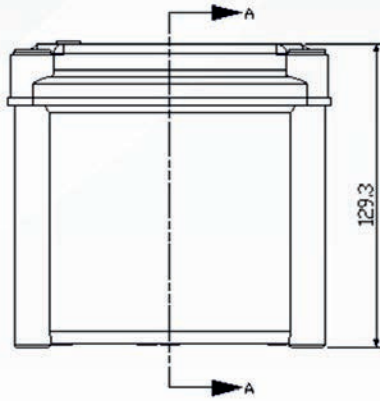

Code	Description	Height x Width x Depth	Weight
CA-1515	Empty standard box colour light grey and transparent cover	135 x 135 x 130 mm	0,48 Kg

DOUBLE INSULATION MODULAR BOX

CA-1515

Polyamide box with polycarbonate transparent cover 135 x 135 x 130 mm

Standard
IEC
IEC-62207

Section A-A

Packaging

packaging units	8	packaging height	560 mm	units per pallet 120x80 (h220)
Screw cover number	4	packaging width	280 mm	units per pallet 110x110 (h220) 896
weight	0,48 Kg	packaging depth	130 mm	