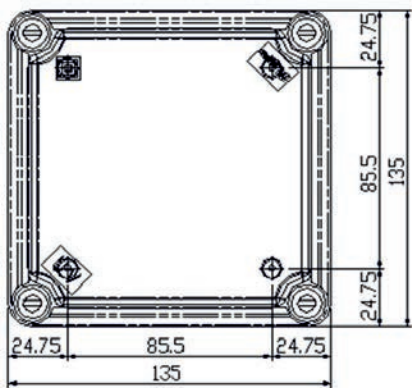

Code	Description	Height x Width x Depth	Weight
CA-1515	Empty standard box colour light grey and transparent cover	135 x 135 x 130 mm	0,48 Kg

DOUBLE INSULATION MODULAR BOX

CA-1515

Polyamide box with polycarbonate transparent cover 135 x 135 x 130 mm

Standard
IEC
IEC-62207

Section A-A

Packaging

packaging units	8	packaging height	560 mm	units per pallet 120x80 (h220)
Screw cover number	4	packaging width	280 mm	units per pallet 110x110 (h220) 896
weight	0,48 Kg	packaging depth	130 mm	