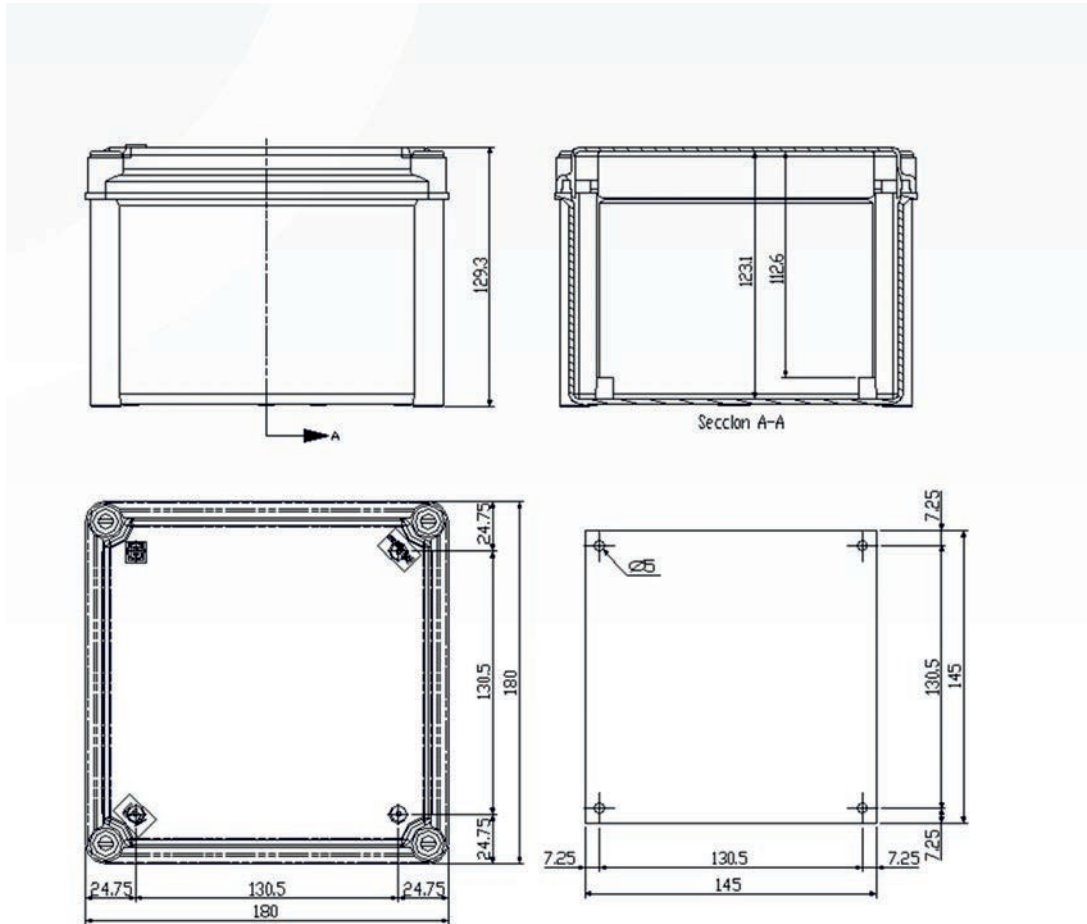

Standard
IEC
IEC-62208