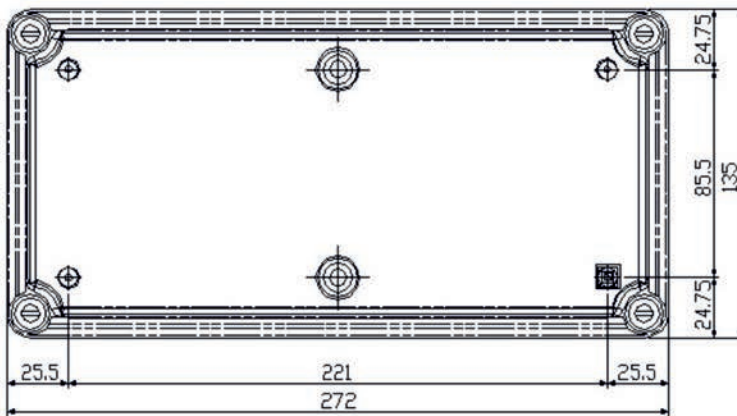

Code	Description	Height x Width x Depth	Weight
CA-315	Empty standard box colour light grey and transparent cover	270 x 135 x 130 mm	0,77 Kg

DOUBLE INSULATION MODULAR BOX

CA-315

Polyamide box with polycarbonate transparent cover 270 x 135 x 130 mm

Standard
IEC
IEC-62208

Seccion A-A

Packaging

packaging units	4	packaging height	550 mm	units per pallet 120x80 (h220)	
Screw cover number	4	packaging width	280 mm	units per pallet 110x110 (h220)	448
weight	0,77 Kg	packaging depth	130 mm		