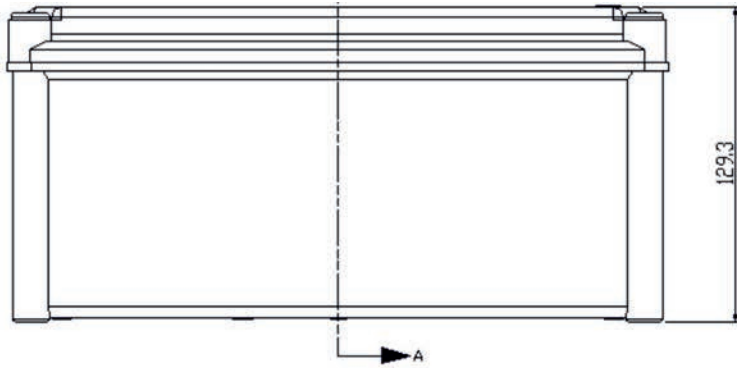

DOUBLE INSULATION MODULAR BOX

CA-315

Polyamide box with polycarbonate transparent cover 270 x 135 x 130 mm

IEC-21305

IEC 60529

IEC 50102

IEC-20672

FEATURES

Code	Description	Height x Width x Depth	Weight
CA-315	Empty standard box colour light grey and transparent cover	270 x 135 x 130 mm	0,77 Kg

DOUBLE INSULATION MODULAR BOX

CA-315

Polyamide box with polycarbonate transparent cover 270 x 135 x 130 mm

Standard
IEC
IEC-62208

Seccion A-A

Packaging

packaging units	4	packaging height	550 mm	units per pallet 120x80 (h220)	
Screw cover number	4	packaging width	280 mm	units per pallet 110x110 (h220)	448
weight	0,77 Kg	packaging depth	130 mm		