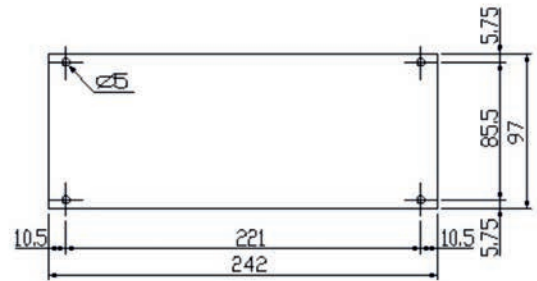

Code	Description	Height x Width x Depth	Weight
CA-315	Empty standard box colour light grey and transparent cover	270 x 135 x 130 mm	0,77 Kg

DOUBLE INSULATION MODULAR BOX

CA-315

Polyamide box with polycarbonate transparent cover 270 x 135 x 130 mm

Standard
IEC
IEC-62208

Seccion A-A

Packaging

packaging units	4	packaging height	550 mm	units per pallet 120x80 (h220)	
Screw cover number	4	packaging width	280 mm	units per pallet 110x110 (h220)	448
weight	0,77 Kg	packaging depth	130 mm		