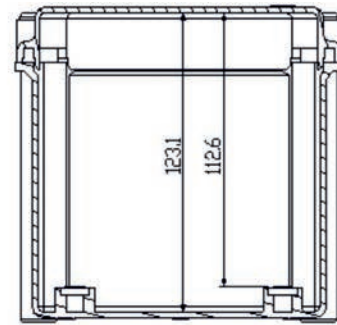

DOUBLE INSULATION MODULAR BOX

CA-315

Polyamide box with polycarbonate transparent cover 270 x 135 x 130 mm

IEC-21305

IEC 60529

IEC 50102

IEC-20672

FEATURES

Code	Description	Height x Width x Depth	Weight
CA-315	Empty standard box colour light grey and transparent cover	270 x 135 x 130 mm	0,77 Kg

DOUBLE INSULATION MODULAR BOX

CA-315

Polyamide box with polycarbonate transparent cover 270 x 135 x 130 mm

Standard
IEC
IEC-62208

Seccion A-A

Packaging

packaging units	4	packaging height	550 mm	units per pallet 120x80 (h220)	
Screw cover number	4	packaging width	280 mm	units per pallet 110x110 (h220)	448
weight	0,77 Kg	packaging depth	130 mm		