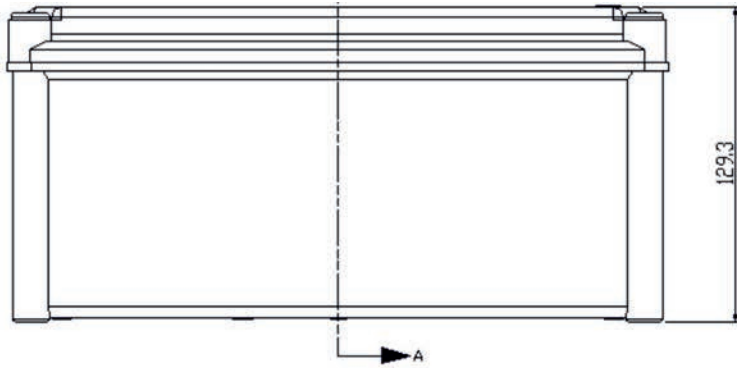

DOUBLE INSULATION MODULAR BOX

CA-315s

Polyamide box with polycarbonate opaque cover 270 x 135 x 130 mm

IEC-21305

IEC 60529

IEC 50102

IEC-20672

FEATURES

Code	Description	Height x Width x Depth	Weight
CA-315s	Empty standard box colour light grey and opaque cover	270 x 135 x 130 mm	0,77 Kg

DOUBLE INSULATION MODULAR BOX

CA-315s

Polyamide box with polycarbonate opaque cover 270 x 315 x 130 mm

Standard
IEC
IEC-62208

Seccion A-A

Packaging

packaging units	4	packaging height	550 mm	units per pallet 120x80 (h220)
Screw cover number	4	packaging width	280 mm	units per pallet 110x110 (h220) 448
weight	0,77 Kg	packaging depth	130 mm	