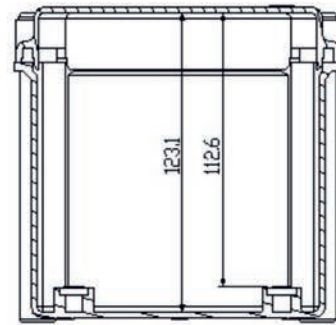

DOUBLE INSULATION MODULAR BOX

CA-315s

Polyamide box with polycarbonate opaque cover 270 x 135 x 130 mm

IEC-21305

IEC 60529

IEC 50102

IEC-20672

FEATURES

Code	Description	Height x Width x Depth	Weight
CA-315s	Empty standard box colour light grey and opaque cover	270 x 135 x 130 mm	0,77 Kg

DOUBLE INSULATION MODULAR BOX

CA-315s

Polyamide box with polycarbonate opaque cover 270 x 315 x 130 mm

Standard
IEC
IEC-62208

Seccion A-A

Packaging

packaging units	4	packaging height	550 mm	units per pallet 120x80 (h220)
Screw cover number	4	packaging width	280 mm	units per pallet 110x110 (h220) 448
weight	0,77 Kg	packaging depth	130 mm	