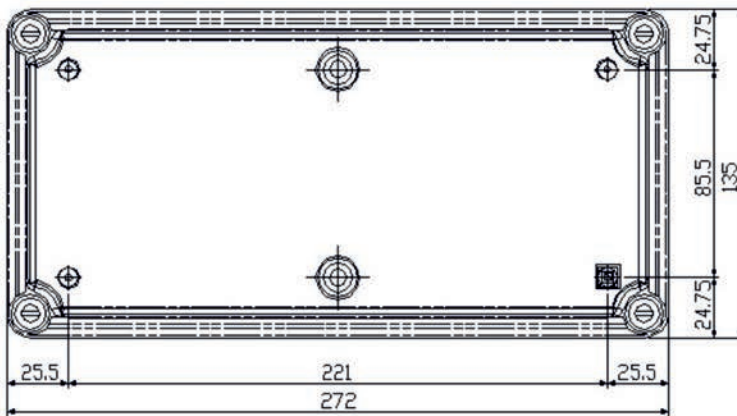

Code	Description	Height x Width x Depth	Weight
CA-315s	Empty standard box colour light grey and opaque cover	270 x 135 x 130 mm	0,77 Kg

DOUBLE INSULATION MODULAR BOX

CA-315s

Polyamide box with polycarbonate opaque cover 270 x 315 x 130 mm

Standard
IEC
IEC-62208

Seccion A-A

Packaging

packaging units	4	packaging height	550 mm	units per pallet 120x80 (h220)
Screw cover number	4	packaging width	280 mm	units per pallet 110x110 (h220) 448
weight	0,77 Kg	packaging depth	130 mm	