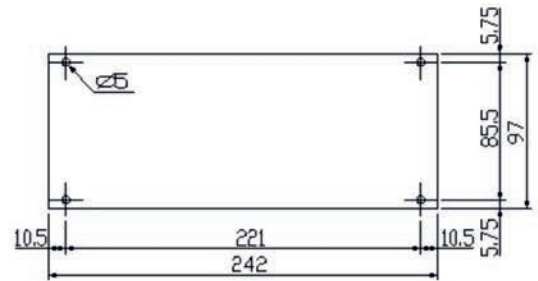

Code	Description	Height x Width x Depth	Weight
CA-315s	Empty standard box colour light grey and opaque cover	270 x 135 x 130 mm	0,77 Kg

DOUBLE INSULATION MODULAR BOX

CA-315s

Polyamide box with polycarbonate opaque cover 270 x 315 x 130 mm

Standard
IEC
IEC-62208

Seccion A-A

Packaging

packaging units	4	packaging height	550 mm	units per pallet 120x80 (h220)
Screw cover number	4	packaging width	280 mm	units per pallet 110x110 (h220) 448
weight	0,77 Kg	packaging depth	130 mm	