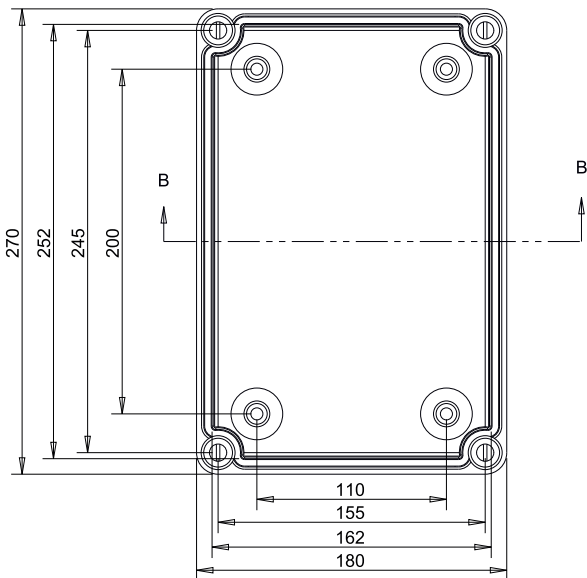

Code	Description	Height x Width x Depth	Weight
CA-32s	Empty standard box colour light grey and opaque cover	270 x 180 x 170 mm	1,21 Kg

DOUBLE INSULATION MODULAR BOX

CA-32s

Polyester enclosure with polycarbonate opaque cover 270 x 180 x 170 mm

Standard
IEC
IEC-62208

Packaging

packaging units	4	packaging height	550 mm	units per pallet 120x80 (h220)	
Screw cover number	4	packaging width	370 mm	units per pallet 110x110 (h220)	264
weight	1,21 Kg	packaging depth	180 mm		