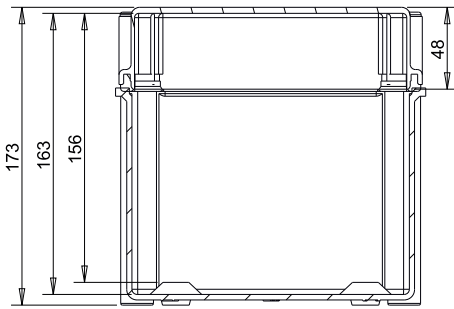

Code	Description	Height x Width x Depth	Weight
CA-32s	Empty standard box colour light grey and opaque cover	270 x 180 x 170 mm	1,21 Kg

DOUBLE INSULATION MODULAR BOX

CA-32s

Polyester enclosure with polycarbonate opaque cover 270 x 180 x 170 mm

Standard
IEC
IEC-62208

Packaging

packaging units	4	packaging height	550 mm	units per pallet 120x80 (h220)	
Screw cover number	4	packaging width	370 mm	units per pallet 110x110 (h220)	264
weight	1,21 Kg	packaging depth	180 mm		