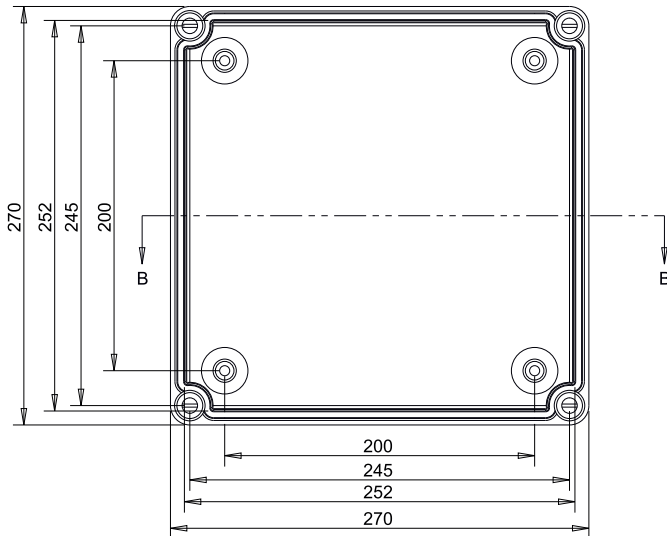

Code	Description	Height x Width x Depth	Weight
CA-33	Empty standard box colour light grey and transparent cover	270 x 270 x 170 mm	1,53 Kg

DOUBLE INSULATION MODULAR BOX

CA-33

Polyester enclosure with polycarbonate cover 270 x 270 x 170 mm

Standard
IEC
IEC-62208

Sección B

Packaging

packaging units	4	packaging height	550 mm	units per pallet 120x80 (h220)	
Screw cover number	4	packaging width	550 mm	units per pallet 110x110 (h220)	176
weight	1,43 Kg	packaging depth	180 mm		