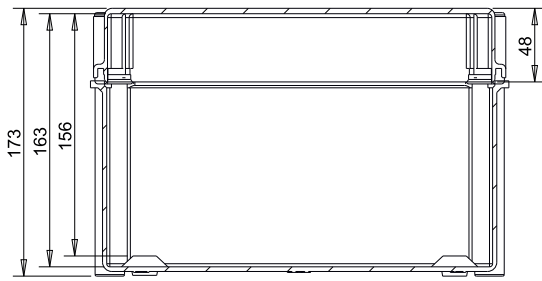

Code	Description	Height x Width x Depth	Weight
CA-33	Empty standard box colour light grey and transparent cover	270 x 270 x 170 mm	1,53 Kg

DOUBLE INSULATION MODULAR BOX

CA-33

Polyester enclosure with polycarbonate cover 270 x 270 x 170 mm

Standard
IEC
IEC-62208

Sección B

Packaging

packaging units	4	packaging height	550 mm	units per pallet 120x80 (h220)	
Screw cover number	4	packaging width	550 mm	units per pallet 110x110 (h220)	176
weight	1,43 Kg	packaging depth	180 mm		