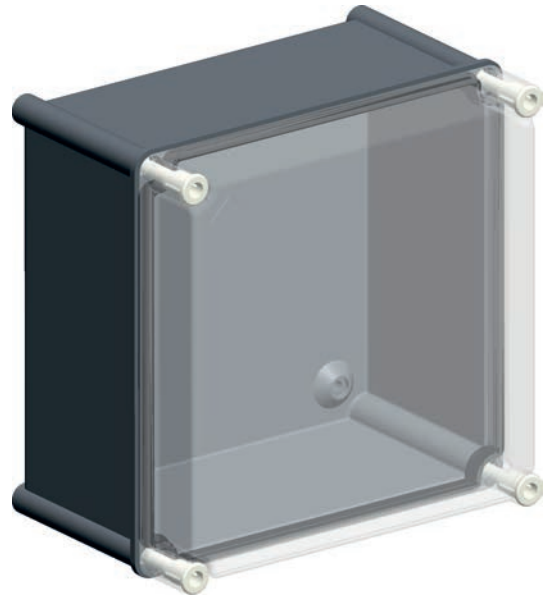

DOUBLE INSULATION MODULAR BOX

CA-33

Polyester enclosure with polycarbonate cover 270 x 270 x 170 mm

IEC-21305

IEC 60529

IEC 50102

IEC-20672

FEATURES

SafyBox CA

- Boxes & Cabinets made from fiber glass reinforced polyester, moulded by hot compression.
- Colour Light Grey RAL 7035
- Self-extinguishability: 960° test withstanding. Halogen free. Double insulation. No electrical contact risks.
- Degree of protection Ip66 UNE 20324 (EN 60529).
- Certification of compliance with IEC62208 enclosure standard. Suitable for indoor or outdoor use.
- Version with plain or glazed door. Reversibility for installation right or left door opening.
- Customise service: colour, machining, mounting accessories, locks, company logo.
- Lock 16mm screw seasables and vandalism-proof.
- Version with transparent, opaque, transparent high and opaque high lids
- Polyester mounting plate back panel optional.
- Resistant to harsh atmospheres.
- Light weight gives an easy installation.
- +10 years. Long life lasting without maintenance under standard environmental conditions.

Code	Description	Height x Width x Depth	Weight
CA-33	Empty standard box colour light grey and transparent cover	270 x 270 x 170 mm	1,53 Kg

DOUBLE INSULATION MODULAR BOX

CA-33

Polyester enclosure with polycarbonate cover 270 x 270 x 170 mm

Standard
IEC
IEC-62208

Sección B

Packaging

packaging units	4	packaging height	550 mm	units per pallet 120x80 (h220)	
Screw cover number	4	packaging width	550 mm	units per pallet 110x110 (h220)	176
weight	1,43 Kg	packaging depth	180 mm		