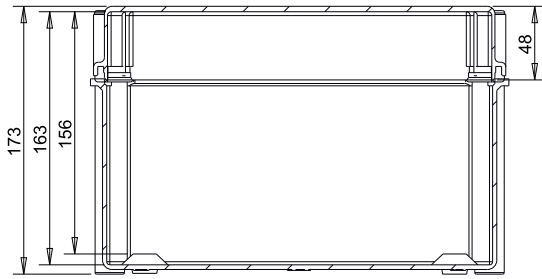

Code	Description	Height x Width x Depth	Weight
CA-33s	Empty standard box colour light grey and opaque cover	270 x 270 x 170 mm	1,53 Kg

DOUBLE INSULATION MODULAR BOX

CA-33s

Polyester enclosure with polycarbonate opaque cover 270 x 270 x 170 mm

Standard
IEC
IEC-62208

Sección B

Packaging

packaging units	4	packaging height	550 mm	units per pallet 120x80 (h220)	
Screw cover number	4	packaging width	550 mm	units per pallet 110x110 (h220)	176
weight	1,43 Kg	packaging depth	180 mm		