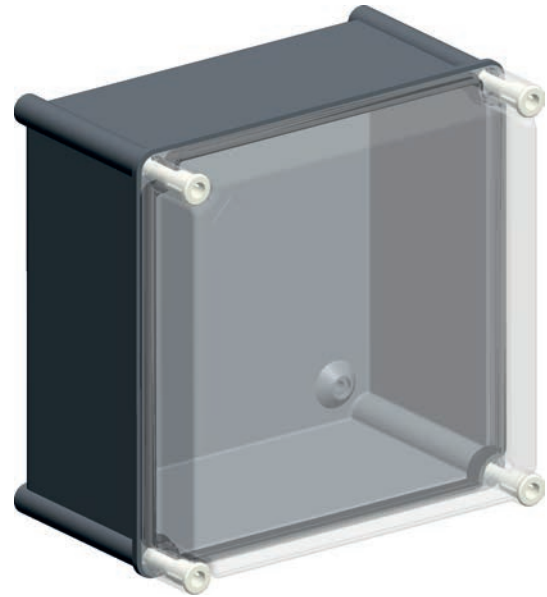

DOUBLE INSULATION MODULAR BOX

CA-33s

Polyester enclosure with polycarbonate opaque cover 270 x 270 x 170 mm

IEC-21305

IEC 60529

IEC 50102

IEC-20672

FEATURES

SafyBox CA

- Boxes & Cabinets made from fiber glass reinforced polyester, moulded by hot compression.
- Colour Light Grey RAL 7035
- Self-extinguishability: 960° test withstanding. Halogen free. Double insulation. No electrical contact risks.
- Degree of protection Ip66 UNE 20324 (EN 60529).
- Certification of compliance with IEC62208 enclosure standard. Suitable for indoor or outdoor use.
- Version with plain or glazed door. Reversibility for installation right or left door opening.
- Customise service: colour, machining, mounting accessories, locks, company logo.
- Lock 16mm screw seasables and vandalism-proof.
- Version with transparent, opaque, transparent high and opaque high lids
- Polyester mounting plate back panel optional.
- Resistant to harsh atmospheres.
- Light weight gives an easy installation.
- +10 years. Long life lasting without maintenance under standard environmental conditions.

Code	Description	Height x Width x Depth	Weight
CA-33s	Empty standard box colour light grey and opaque cover	270 x 270 x 170 mm	1,53 Kg

DOUBLE INSULATION MODULAR BOX

CA-33s

Polyester enclosure with polycarbonate opaque cover 270 x 270 x 170 mm

Standard
IEC
IEC-62208

Sección B

Packaging

packaging units	4	packaging height	550 mm	units per pallet 120x80 (h220)	
Screw cover number	4	packaging width	550 mm	units per pallet 110x110 (h220)	176
weight	1,43 Kg	packaging depth	180 mm		