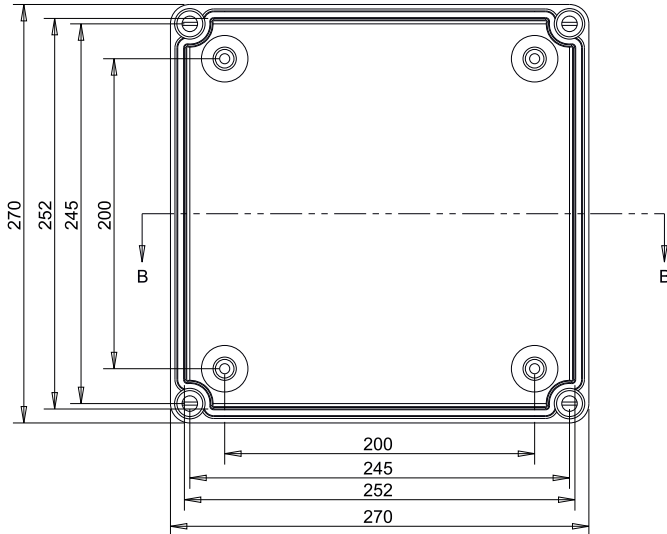

DOUBLE INSULATION MODULAR BOX

CA-33s

Polyester enclosure with polycarbonate opaque cover 270 x 270 x 170 mm

IEC-21305

IEC 60529

IEC 50102

IEC-20672

FEATURES

Code	Description	Height x Width x Depth	Weight
CA-33s	Empty standard box colour light grey and opaque cover	270 x 270 x 170 mm	1,53 Kg

DOUBLE INSULATION MODULAR BOX

CA-33s

Polyester enclosure with polycarbonate opaque cover 270 x 270 x 170 mm

Standard
IEC
IEC-62208

Sección B

Packaging

packaging units	4	packaging height	550 mm	units per pallet 120x80 (h220)	
Screw cover number	4	packaging width	550 mm	units per pallet 110x110 (h220)	176
weight	1,43 Kg	packaging depth	180 mm		