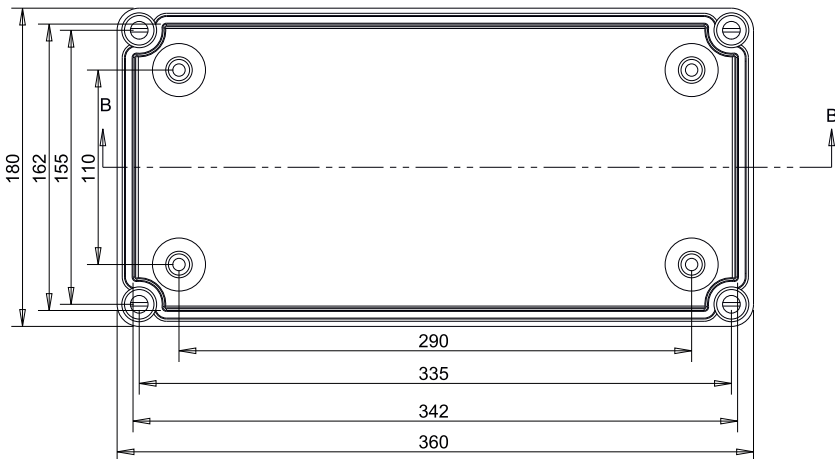

Code	Description	Height x Width x Depth	Weight
CA-42s	Empty standard box colour light grey and opaque cover	360 x 180 x 170 mm	1,32 Kg

DOUBLE INSULATION MODULAR BOX

CA-42s

Polyester enclosure with polycarbonate opaque cover 360 x 180 x 170 mm

Standard
IEC
IEC-62208

Packaging

packaging units	4	packaging height	730 mm	units per pallet 120x80 (h220)
Screw cover number	4	packaging width	370 mm	units per pallet 110x110 (h220)
weight	1,32 Kg	packaging depth	180 mm	200