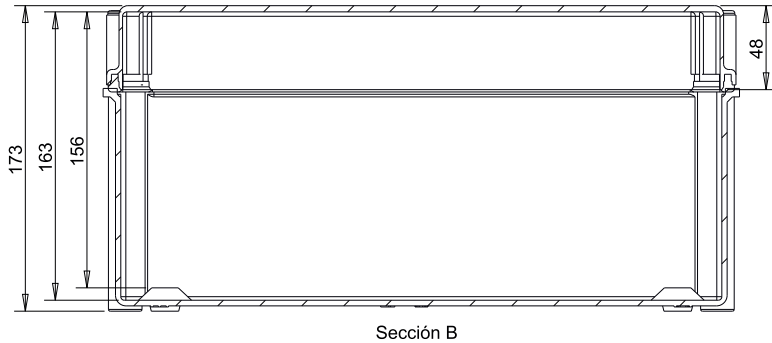

SafyBox CA

- Boxes & Cabinets made from fiber glass reinforced polyester, moulded by hot compression.
- Colour Light Grey RAL 7035
- Self-extinguishability: 960° test withstanding. Halogen free. Double insulation. No electrical contact risks.
- Degree of protection Ip66 UNE 20324 (EN 60529).
- Certification of compliance with IEC62208 enclosure standard. Suitable for indoor or outdoor use.
- Version with plain or glazed door. Reversibility for installation right or left door opening.
- Customise service: colour, machining, mounting accessories, locks, company logo.
- Lock 16mm screw seasables and vandalism-proof.
- Version with transparent, opaque, transparent high and opaque high lids
- Polyester mounting plate back panel optional.
- Resistant to harsh atmospheres.
- Light weight gives an easy installation.
- +10 years. Long life lasting without maintenance under standard environmental conditions.

Code	Description	Height x Width x Depth	Weight
CA-42s	Empty standard box colour light grey and opaque cover	360 x 180 x 170 mm	1,32 Kg

DOUBLE INSULATION MODULAR BOX

CA-42s

Polyester enclosure with polycarbonate opaque cover 360 x 180 x 170 mm

Standard
IEC
IEC-62208

Packaging

packaging units	4	packaging height	730 mm	units per pallet 120x80 (h220)
Screw cover number	4	packaging width	370 mm	units per pallet 110x110 (h220)
weight	1,32 Kg	packaging depth	180 mm	200