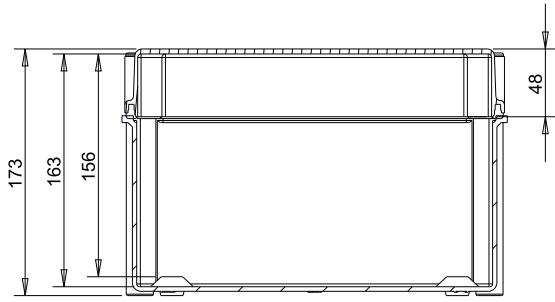

Code	Description	Height x Width x Depth	Weight
CA-43	Empty standard box colour light grey and transparent cover	360 x 270 x 170 mm	1,77 Kg

## CA-43

Polyester enclosure with polycarbonate cover 360 x 270 x 170 mm

Standard  
IEC  
IEC-62208

Sección C

### Packaging

packaging units	2	packaging height	550 mm	units per pallet 120x80 (h220)	
Screw cover number	4	packaging width	370 mm	units per pallet 110x110 (h220)	132
weight	1,77 Kg	packaging depth	180 mm		