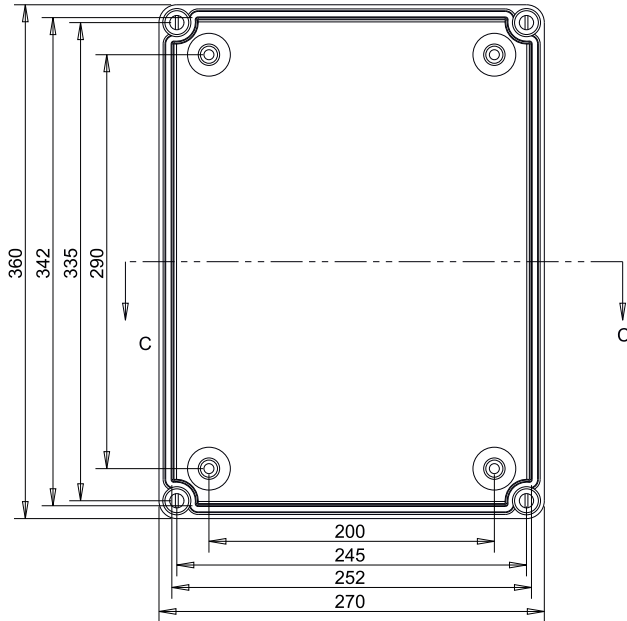

Code	Description	Height x Width x Depth	Weight
CA-43	Empty standard box colour light grey and transparent cover	360 x 270 x 170 mm	1,77 Kg

# DOUBLE INSULATION MODULAR BOX

## CA-43

Polyester enclosure with polycarbonate cover 360 x 270 x 170 mm

Standard  
IEC  
IEC-62208

Sección C

### Packaging

packaging units	2	packaging height	550 mm	units per pallet 120x80 (h220)	
Screw cover number	4	packaging width	370 mm	units per pallet 110x110 (h220)	132
weight	1,77 Kg	packaging depth	180 mm		