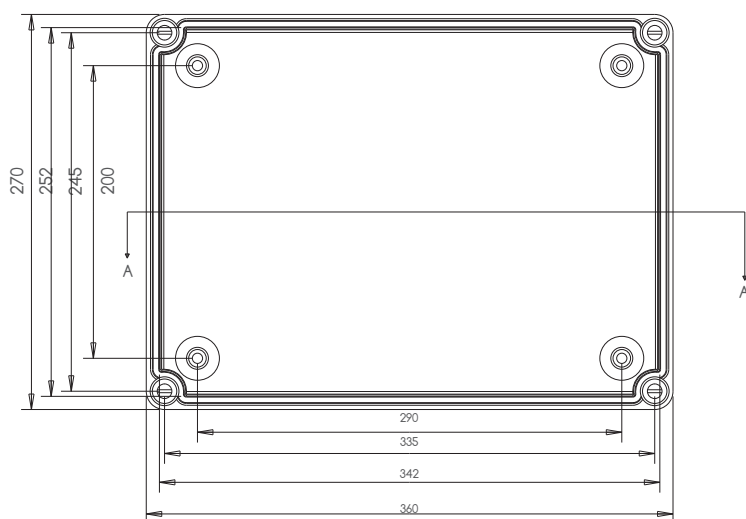

Standard
IEC
IEC-62208