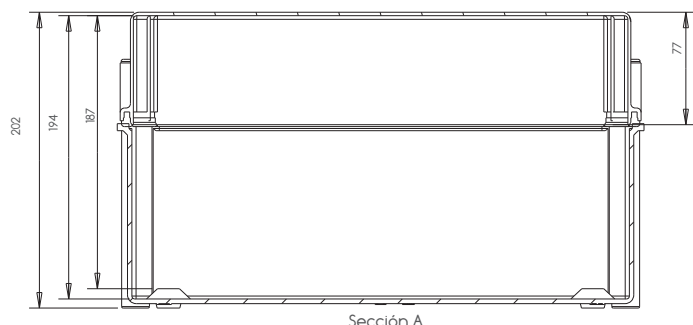

Standard
IEC
IEC-62208