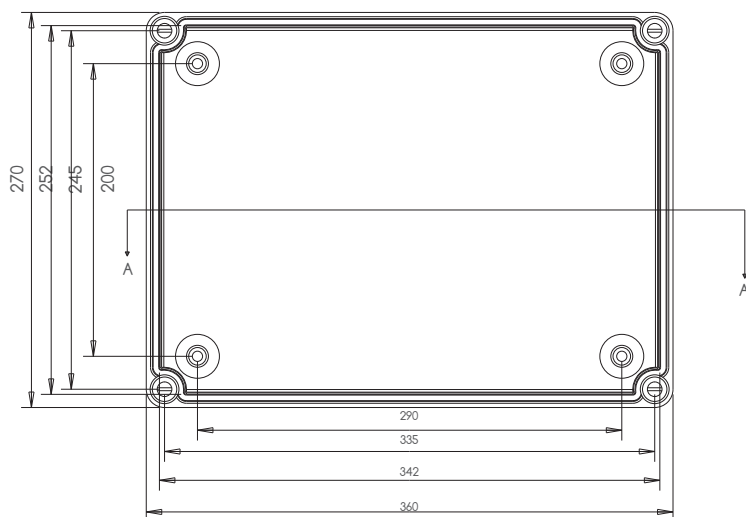

Code	Description	Height x Width x Depth	Weight
CA-43as	Empty standard box colour light grey and opaque cover	360 x 270 x 205 mm	1,91 Kg

### Packaging

packaging units	2	packaging height	370 mm	units per pallet 120x80 (h220)
Screw cover number	4	packaging width	550 mm	units per pallet 110x110 (h220)
weight	1,91 Kg	packaging depth	220 mm	92