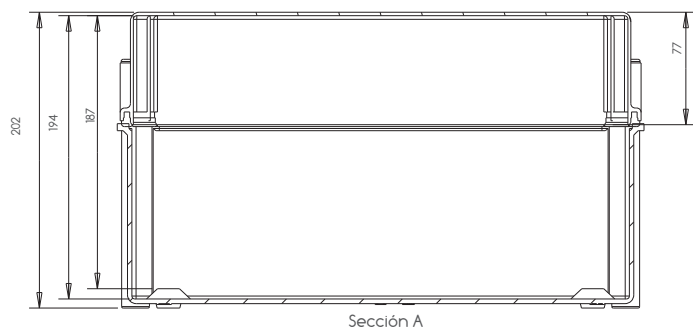

DOUBLE INSULATION MODULAR BOX

CA-43as

Polyester enclosure with polycarbonate opaque cover 360 x 270 x 205 mm

Packaging

packaging units	2	packaging height	370 mm	units per pallet 120x80 (h220)
Screw cover number	4	packaging width	550 mm	units per pallet 110x110 (h220)
weight	1,91 Kg	packaging depth	220 mm	92

Environmental performance

Minimum temperature	-30 °C	IP dust water protection degree IEC-60529	66
Maximum temperature	70 °C	IK impact protection degree IEC-50298	10
Compression resistance	100 kg		

Electrical performance

Nominal tension direct current up to:	1500 Vdc
Nominal tension alternative current up to:	1000 Vac
Maximum power dissipation DT=104°F (wall surface)	57 W

Installation and assembly system

Inside installation	Yes	Wall surface	Yes
Outdoor installation	Yes	Floor mounting	No
Flush mounting	Yes	Pole mounting	Yes