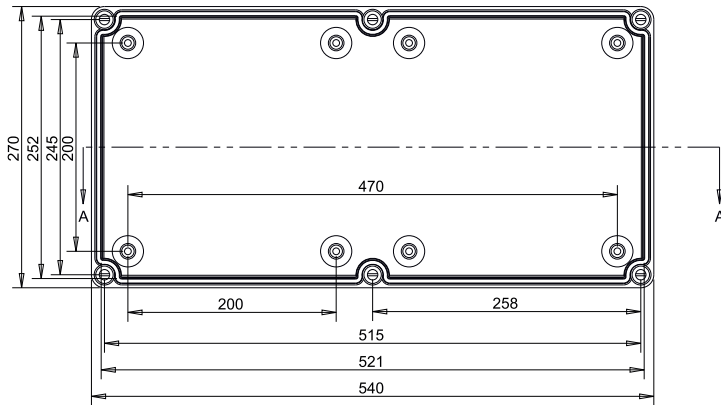

Code	Description	Height x Width x Depth	Weight
CA-63s	Empty standard box colour light grey and opaque cover	540 x 270 x 170 mm	2,78 Kg

## CA-63s

Polyester enclosure with polycarbonate opaque cover 540 x 270 x 170 mm

Sección A

### Packaging

packaging units	2	packaging height	550 mm	units per pallet 120x80 (h220)
Screw cover number	6	packaging width	550 mm	units per pallet 110x110 (h220) 88
weight	2,78 Kg	packaging depth	180 mm	