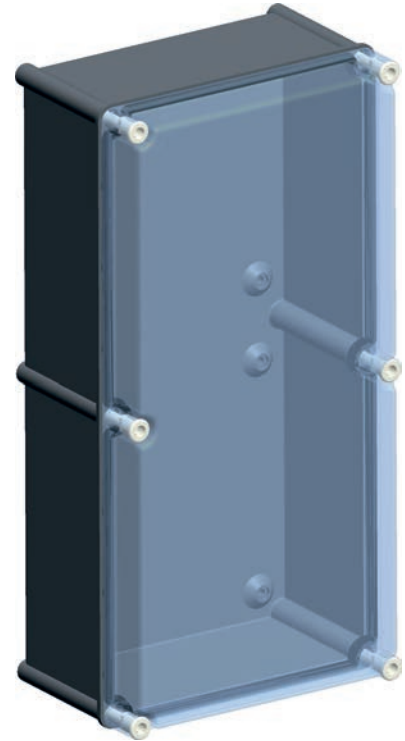

Packaging

packaging units	2	packaging height	550 mm	units per pallet 120x80 (h220)
Screw cover number	6	packaging width	550 mm	units per pallet 110x110 (h220) 88
weight	2,78 Kg	packaging depth	180 mm	

Environmental performance

Minimum temperature	-30 °C	IP dust water protection degree IEC-60529	66
Maximum temperature	70 °C	IK impact protection degree IEC-50298	10
Compression resistance	100 kg		

Electrical performance

Nominal tension direct current up to:	1500 Vdc
Nominal tension alternative current up to:	1000 Vac
Maximum power dissipation DT=104°F (wall surface)	69 W

Installation and assembly system

Inside installation	Yes	Wall surface	Yes
Outdoor installation	Yes	Floor mounting	No
Flush mounting	Yes	Pole mounting	Yes