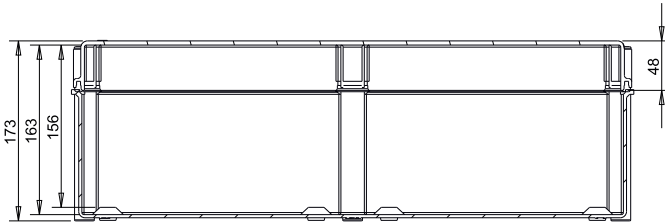

Code	Description	Height x Width x Depth	Weight
CA-63s	Empty standard box colour light grey and opaque cover	540 x 270 x 170 mm	2,78 Kg

## CA-63s

Polyester enclosure with polycarbonate opaque cover 540 x 270 x 170 mm

Sección A

### Packaging

packaging units	2	packaging height	550 mm	units per pallet 120x80 (h220)
Screw cover number	6	packaging width	550 mm	units per pallet 110x110 (h220) 88
weight	2,78 Kg	packaging depth	180 mm	