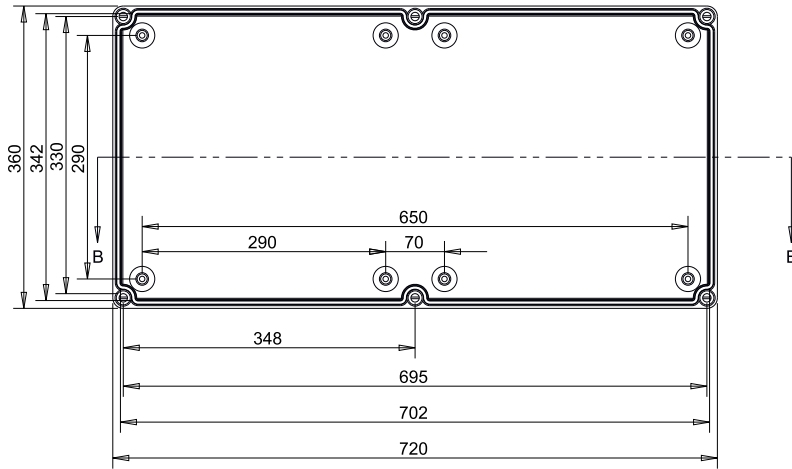

Code	Description	Height x Width x Depth	Weight
CA-84a	Empty standard box colour light grey and transparent cover	720 x 360 x 205 mm	5,49 Kg

## CA-84a

Polyester enclosure with polycarbonate cover 720 x 360 x 205 mm

Standard  
IEC  
IEC-62208

Sección B

### Packaging

packaging units	1	packaging height	730 mm	units per pallet 120x80 (h220)
Screw cover number	6	packaging width	370 mm	units per pallet 110x110 (h220) 40
weight	5,49 Kg	packaging depth	220 mm	