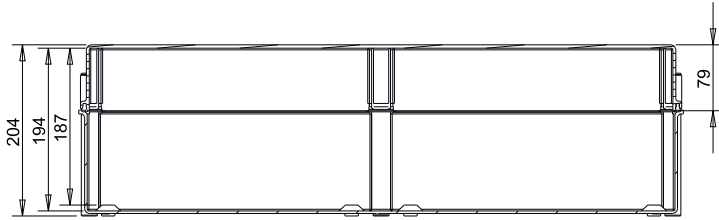

Code	Description	Height x Width x Depth	Weight
CA-84a	Empty standard box colour light grey and transparent cover	720 x 360 x 205 mm	5,49 Kg

## CA-84a

Polyester enclosure with polycarbonate cover 720 x 360 x 205 mm

Standard  
IEC  
IEC-62208

Sección B

### Packaging

packaging units	1	packaging height	730 mm	units per pallet 120x80 (h220)
Screw cover number	6	packaging width	370 mm	units per pallet 110x110 (h220) 40
weight	5,49 Kg	packaging depth	220 mm	