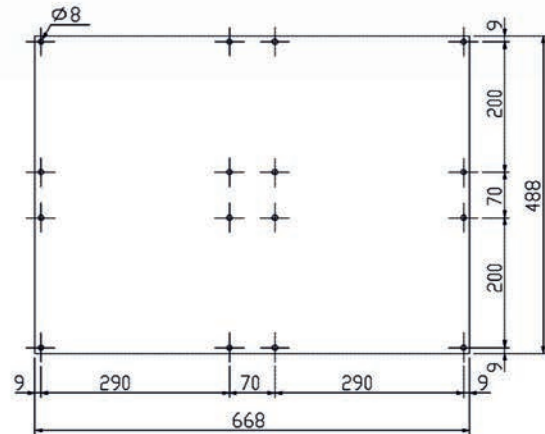

Code	Description	Height x Width x Depth	Weight
CA-86as	Empty standard box colour light grey and opaque cover	720 x 540 x 205 mm	7,57 Kg

DOUBLE INSULATION MODULAR BOX

CA-86as

Polyester enclosure with polycarbonate opaque cover 720 x 540 x 205 mm

SECCION A-A

Packaging

packaging units	1	packaging height	730 mm	units per pallet 120x80 (h220)
Screw cover number	8	packaging width	550 mm	units per pallet 110x110 (h220) 23
weight	7,57 Kg	packaging depth	220 mm	