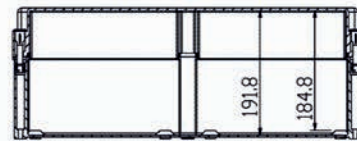

Code	Description	Height x Width x Depth	Weight
CA-86as	Empty standard box colour light grey and opaque cover	720 x 540 x 205 mm	7,57 Kg

DOUBLE INSULATION MODULAR BOX

CA-86as

Polyester enclosure with polycarbonate opaque cover 720 x 540 x 205 mm

SECCION A-A

Packaging

packaging units	1	packaging height	730 mm	units per pallet 120x80 (h220)
Screw cover number	8	packaging width	550 mm	units per pallet 110x110 (h220) 23
weight	7,57 Kg	packaging depth	220 mm	