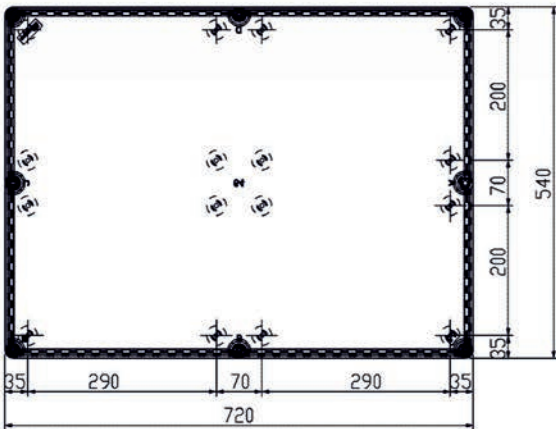

DOUBLE INSULATION MODULAR BOX

CA-86as

Polyester enclosure with polycarbonate opaque cover 720 x 540 x 205 mm

IEC-21305

IEC 60529

IEC 50102

IEC-20672

FEATURES

Code	Description	Height x Width x Depth	Weight
CA-86as	Empty standard box colour light grey and opaque cover	720 x 540 x 205 mm	7,57 Kg

DOUBLE INSULATION MODULAR BOX

CA-86as

Polyester enclosure with polycarbonate opaque cover 720 x 540 x 205 mm

SECCION A-A

Packaging

packaging units	1	packaging height	730 mm	units per pallet 120x80 (h220)
Screw cover number	8	packaging width	550 mm	units per pallet 110x110 (h220) 23
weight	7,57 Kg	packaging depth	220 mm	