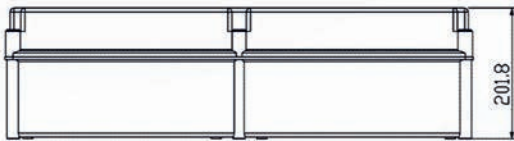

SafyBox CA

- Boxes & Cabinets made from fiber glass reinforced polyester, moulded by hot compression.
- Colour Light Grey RAL 7035
- Self-extinguishability: 960° test withstanding. Halogen free. Double insulation. No electrical contact risks.
- Degree of protection Ip66 UNE 20324 (EN 60529).
- Certification of compliance with IEC62208 enclosure standard. Suitable for indoor or outdoor use.
- Version with plain or glazed door. Reversibility for installation right or left door opening.
- Customise service: colour, machining, mounting accessories, locks, company logo.
- Lock 16mm screw seasables and vandalism-proof.
- Version with transparent, opaque, transparent high and opaque high lids
- Polyester mounting plate back panel optional.
- Resistant to harsh atmospheres.
- Light weight gives an easy installation.
- +10 years. Long life lasting without maintenance under standard environmental conditions.

Code	Description	Height x Width x Depth	Weight
CA-86as	Empty standard box colour light grey and opaque cover	720 x 540 x 205 mm	7,57 Kg

DOUBLE INSULATION MODULAR BOX

CA-86as

Polyester enclosure with polycarbonate opaque cover 720 x 540 x 205 mm

SECCION A-A

Packaging

packaging units	1	packaging height	730 mm	units per pallet 120x80 (h220)
Screw cover number	8	packaging width	550 mm	units per pallet 110x110 (h220) 23
weight	7,57 Kg	packaging depth	220 mm	