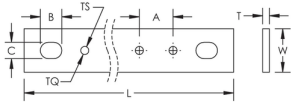

Catalog Number	Item Name	Width(W)	Thickness(T)	Length(L)	Thread Size(TS)	Torque(TQ)	A	B	C	Unit Weight
TCB30X5-2M	549020	30 mm	5 mm	1,985 mm	M6	6 N-m	25 mm	16 mm	12 mm	2.500 kg
TCB32X5-1M	550230	32 mm	5 mm	990 mm	M6	6 N-m	25 mm	16 mm	12 mm	1.350 kg
TCBS15X5-2M	549000	15 mm	5 mm	1,985 mm	M6	6 N-m	17.50 mm	12 mm	8 mm	1.190 kg

DIAGRAMS

WARNING

nVent products shall be installed and used only as indicated in nVent's product instruction sheets and training materials. Instruction sheets are available at www.nvent.com and from your nVent customer service representative. Improper installation, misuse, misapplication or other failure to completely follow nVent's instructions and warnings may cause product malfunction, property damage, serious bodily injury and death and/or void your warranty.

North America

+1.800.753.9221
Option 1 – Customer Care
Option 2 – Technical Support

Europe

Netherlands:
+31 800-0200135
France:
+33 800 901 793

Europe

Germany:
800 1890272
Other Countries:
+31 13 5835404