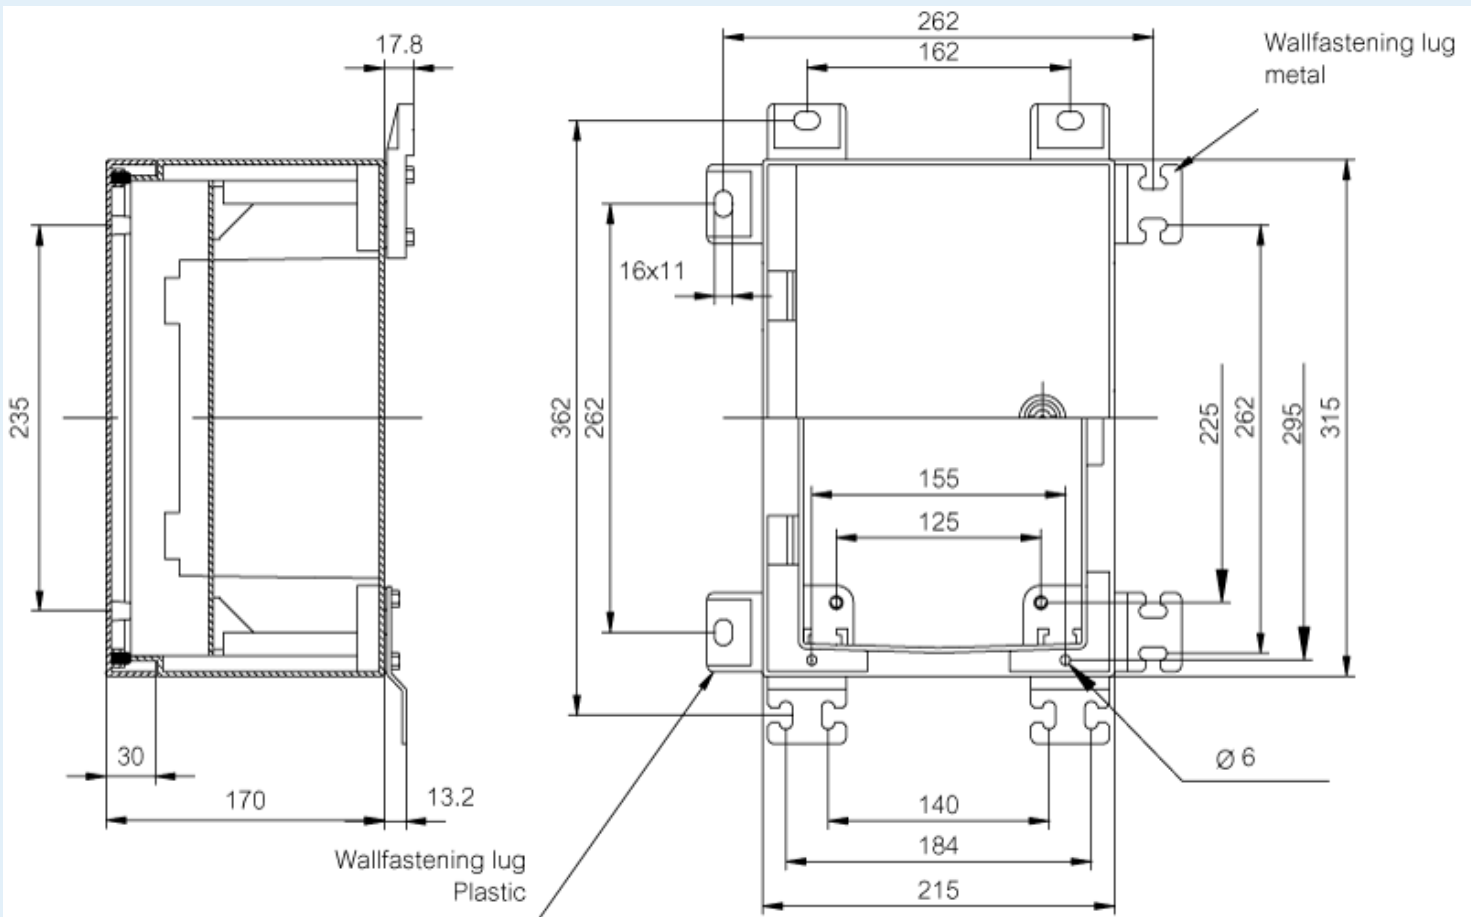

CAB P 302017

Sample image

Order symbol : CAB P 302017

Product nr : 8104303

Description : Polyester cabinet

Remarks : Grey door

EAN : 6418074050007

El. number :

- Finland : 3424133
- Denmark : 8212018002
- Sweden : 2539817

Including : Cabinet base, door with PUR gasket, 3mm double bit lock(s) with transport and plastic key, screws for mounting plate/DIN-rail and wall fastening lugs with screws. Wall mounting screws not supplied.

Dimensions :	Height	Width	Depth
mm :	300	200	170
inch :	11.81	7.87	6.69

Materials :

Material :	Polyester
Base colour :	RAL 7035 -light grey
Cover colour :	RAL 7035 -light grey
Gasket material :	Polyurethane

Temperatures :

Temperature °C (short term) :	-50 ... 120
Temperature °C (continuous) :	-40 ... 80
Temperature °F (short term) :	-60 ... 285
Temperature °F (continuous) :	-40 ... 175

Accessories :

FP 3020-2x6	Front Plate with DIN openings, for enclosures: (300 x 200 x 1)
MPP 3020	Mounting Plate, for enclosures: (300 x 200 x 1)
MB CAB	Swing door kit
FP 3020-D	Swing door/Front plate, for enclosures: (300 x 200 x 1)
MF 3020	Mounting Frame with DIN-rails, for enclosures: (300 x 200 x 1)
MP 3020	Mounting plate, for enclosures: (300 x 200 x 2)
MPX 3020	Mounting Plate, for enclosures: (300 x 200 x 1)