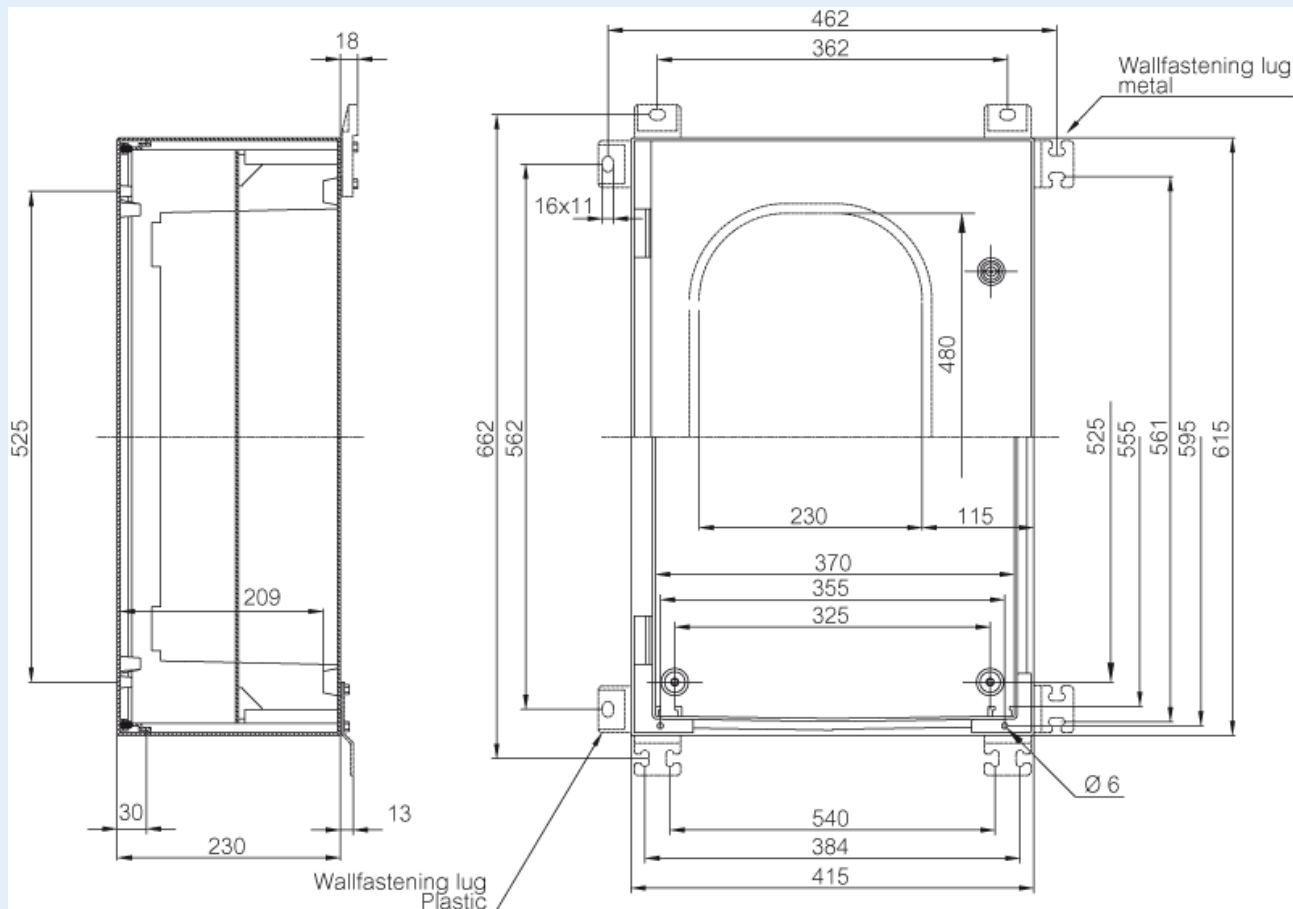

CAB P 604023

Sample image

Order symbol : CAB P 604023

Product nr : 8104306

Description : Polyester cabinet

Remarks : Grey door

EAN : 6418074050038

El. number :

- Finland : 3424139
- Denmark : 8212018031
- Sweden : 2539823

Including : Cabinet base, door with PUR gasket, 3mm double bit lock(s) with transport and plastic key, screws for mounting plate/DIN-rail and wall fastening lugs with screws. Wall mounting screws not supplied.

Dimensions :	Height	Width	Depth
mm :	600	400	230
inch :	23.62	15.75	9.06

Materials :

Material :	Polyester
Base colour :	RAL 7035 -light grey
Cover colour :	RAL 7035 -light grey
Gasket material :	Polyurethane