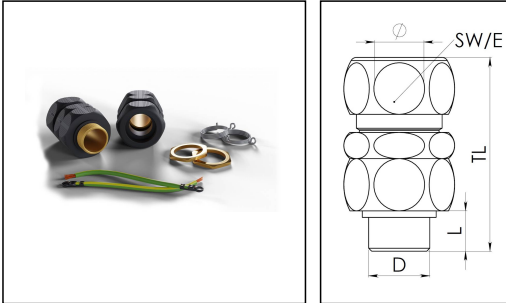

## ShieldGLAND Pro M25

ShieldGLAND Pro M25 Brass locknut, E-Spring, earth fly lead

Products may differ in size, colour and appearance to those shown. If you require further information or customisation, please contact us directly.

<b>Material sealing gasket</b>	TPE
<b>Temp. range min</b>	-40 °C
<b>Temp. range max</b>	120 °C
<b>Protection class</b>	IP68 (5 bar 30 min)
<b>Thread type</b>	M
<b>Ø Connection thread D</b>	25
<b>Lead</b>	1,5
<b>Length screw-in thread L</b>	13 mm
<b>Ø cable diameter min</b>	17 mm
<b>Ø cable diameter max</b>	28 mm
<b>Ø cable below cable shield max</b>	17 mm - 21 mm
<b>Key width SW</b>	41 mm
<b>Collar diameter (E)</b>	46 mm
<b>Total length TL</b>	61 mm - 68 mm
<b>Type</b>	ShieldGLAND Pro M25
<b>WISKA-Order no.</b>	10112396
<b>Packing unit</b>	2

Remarks:

Complete with Brass locknut, E-Spring  
and earth fly lead

26.09.2023

Your Contact:

**WISKA UK Ltd.**

Unit 7, Hurling Way · St. Columb Major Business Park · TR9 6SX, St. Columb Major, Cornwall · Great Britain