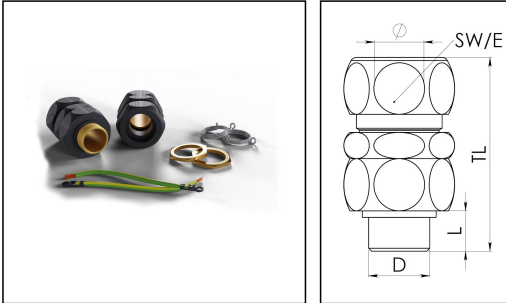

ShieldGLAND Pro M32

ShieldGLAND Pro M32 Brass locknut, E-Spring, earth fly lead

Products may differ in size, colour and appearance to those shown. If you require further information or customisation, please contact us directly.

Material sealing gasket	TPE
Temp. range min	-40 °C
Temp. range max	120 °C
Protection class	IP68 (5 bar 30 min)
Thread type	M
Ø Connection thread D	32
Lead	1,5
Length screw-in thread L	13 mm
Ø cable diameter min	24 mm
Ø cable diameter max	36 mm
Ø cable below cable shield max	24 mm - 30 mm
Key width SW	50 mm
Collar diameter (E)	56 mm
Total length TL	66 mm - 74 mm
Type	ShieldGLAND Pro M32
WISKA-Order no.	10112397
Packing unit	2

Remarks:

Complete with Brass locknut, E-Spring
and earth fly lead

26.09.2023

Your Contact:

WISKA UK Ltd.

Unit 7, Hurling Way · St. Columb Major Business Park · TR9 6SX, St. Columb Major, Cornwall · Great Britain