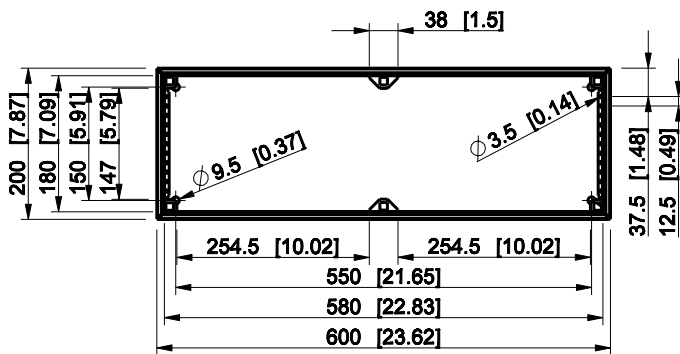

ID	Description	Date	By	Appr.
A				

Dimensions in mm [inches]

Material: Mild steel, polyester painted	Color: RAL 7035
---	-----------------

Supplier:	Tool No:	Weight [kg]: 3.56	Volume: -
-----------	----------	-------------------	-----------

ENSTO
ENSTO CONTROL OY

FFUP602008A

Scale	Date	28.11.08
1:10	By	VLe
-	Checked	
-	Ctrl	

Replaces:	
Replaced:	
Drw No:	A
Ref:	Cubo F
Code:	FFUP602008A
Sheet No:	

model FFUP602008A_PART
drawing FFUP_1.drawing