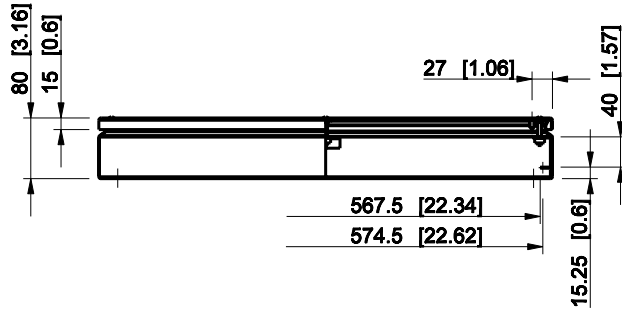

ID	Description	Date	By	Appr.
A				

Dimensions in mm [inches]

Material: Mild steel, polyester painted	Color: RAL 7035
---	-----------------

Supplier:	Tool No:	Weight [kg]: 3.56	Volume: -
-----------	----------	-------------------	-----------

ENSTO
ENSTO CONTROL OY

FFUP602008A

Scale	Date	28.11.08
1:10	By	VLe
-	Checked	
-	Ctrl	

Replaces:	
Replaced:	
Drw No:	A
Ref:	Cubo F
Code:	FFUP602008A
Sheet No:	

model FFUP602008A_PART
drawing FFUP_1.drawing