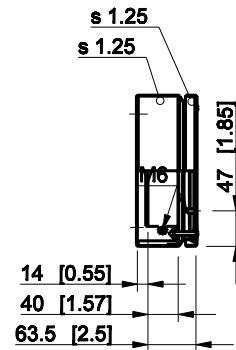

ID	Description	Date	By	Appr.
A				

Dimensions in mm [inches]

Material: Mild steel, polyester painted	Color: RAL 7035
---	-----------------

Supplier:	Tool No:	Weight [kg]: 3.56	Volume: -
-----------	----------	-------------------	-----------

ENSTO
ENSTO CONTROL OY

FFUP602008A

Scale	Date	28.11.08
1:10	By	VLe
-	Checked	
-	Ctrl	

Replaces:	
Replaced:	
Drw No:	A
Ref:	Cubo F
Code:	FFUP602008A
Sheet No:	

model FFUP602008A_PART
drawing FFUP_1.drawing