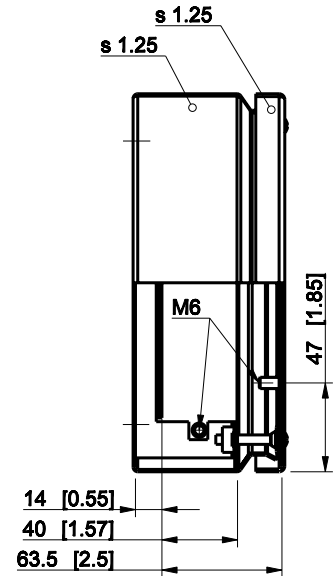

ID	Description	Date	By	Appr.
A				

Dimensions in mm [inches]

Material: Mild steel, polyester painted	Color: RAL 7035
---	-----------------

Supplier:	Tool No:	Weight [kg]: 1.81	Volume: -
-----------	----------	-------------------	-----------

ENSTO
ENSTO CONTROL OY

FFUP202008A

Scale	Date	28.11.08
1:4	By	VLe
-	Checked	
-	Ctrl	

Replaces:	
Replaced:	
Drw No:	A
Ref:	Cubo F
Code:	FFUP202008A
Sheet No:	

model FFUP202008A PART

drawing FFUP DRAWING