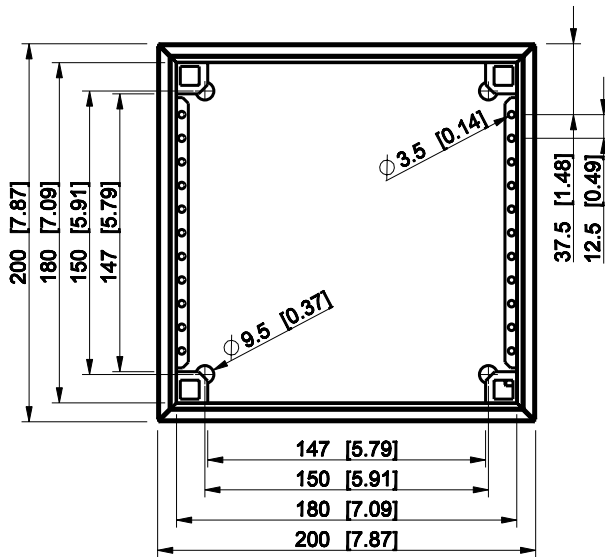

ID	Description	Date	By	Appr.
A				

Dimensions in mm [inches]

Material: Mild steel, polyester painted	Color: RAL 7035
---	-----------------

Supplier:	Tool No:	Weight [kg]: 1.81	Volume: -
-----------	----------	-------------------	-----------

ENSTO
ENSTO CONTROL OY

FFUP202008A

Scale	Date	28.11.08
1:4	By	VLe
-	Checked	
-	Ctrl	

Replaces:	
Replaced:	
Drw No:	A
Ref:	Cubo F
Code:	FFUP202008A
Sheet No:	

model FFUP202008A PART

drawing FFUP DRAWING