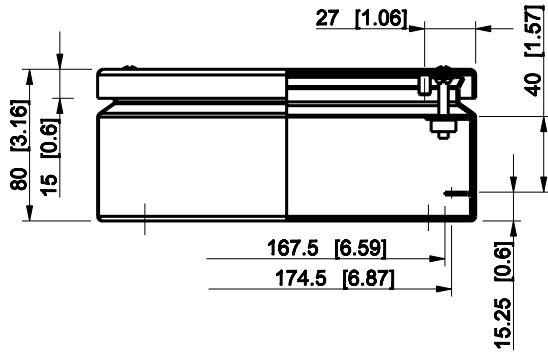

ID	Description	Date	By	Appr.
A				

Dimensions in mm [inches]

Material: Mild steel, polyester painted	Color: RAL 7035
---	-----------------

Supplier:	Tool No:	Weight [kg]: 1.81	Volume: -
-----------	----------	-------------------	-----------

ENSTO
ENSTO CONTROL OY

FFUP202008A

Scale	Date	28.11.08
1:4	By	VLe
-	Checked	
-	Ctrl	

Replaces:	
Replaced:	
Drw No:	A
Ref:	Cubo F
Code:	FFUP202008A
Sheet No:	

model FFUP202008A PART

drawing FFUP DRAWING