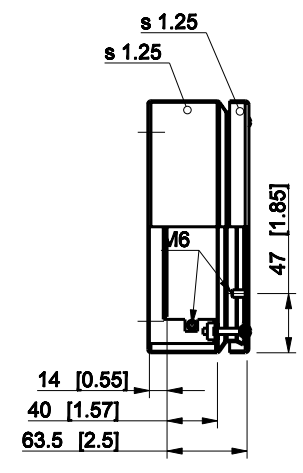

ID	Description	Date	By	Appr.
A				

Dimensions in mm [inches]

Material: Mild steel, polyester painted	Color: RAL 7035
---	-----------------

Supplier:	Tool No:	Weight [kg]: 3.04	Volume: -
-----------	----------	-------------------	-----------

FFUP402008A

Scale	Date	28.11.08
1:6	By	VLe
-	Checked	
-	Ctrl	

Replaces:	
Replaced:	
Drw No:	A
Ref:	Cubo F
Code:	FFUP402008A
Sheet No:	

model FFUP402008A PART
 drawing FFUP DRAWING