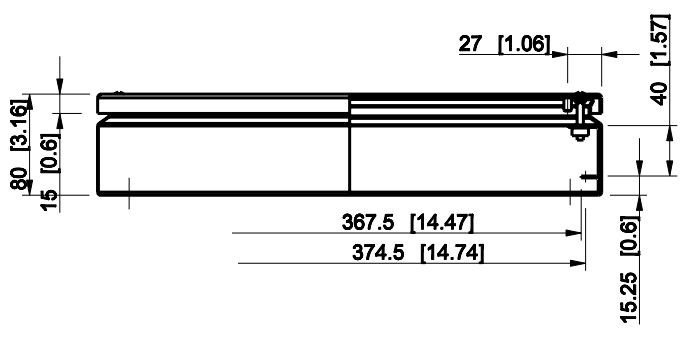

ID	Description	Date	By	Appr.
A				

Dimensions in mm [inches]

Material: Mild steel, polyester painted	Color: RAL 7035
---	-----------------

Supplier:	Tool No:	Weight [kg]: 3.04	Volume: -
-----------	----------	-------------------	-----------

FFUP402008A

Scale	Date	28.11.08
1:6	By	VLe
-	Checked	
-	Ctrl	

Replaces:	
Replaced:	
Drw No:	A
Ref:	Cubo F
Code:	FFUP402008A
Sheet No:	

model FFUP402008A PART
 drawing FFUP DRAWING