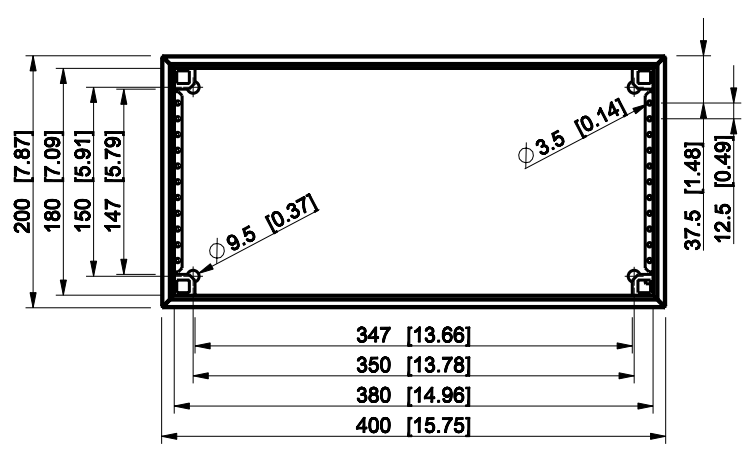

ID	Description	Date	By	Appr.
A				

Dimensions in mm [inches]

Material: Mild steel, polyester painted	Color: RAL 7035
---	-----------------

Supplier:	Tool No:	Weight [kg]: 3.04	Volume: -
-----------	----------	-------------------	-----------

FFUP402008A

Scale	Date	28.11.08
1:6	By	VLe
-	Checked	
-	Ctrl	

Replaces:	
Replaced:	
Drw No:	A
Ref:	Cubo F
Code:	FFUP402008A
Sheet No:	

model FFUP402008A PART
 drawing FFUP DRAWING