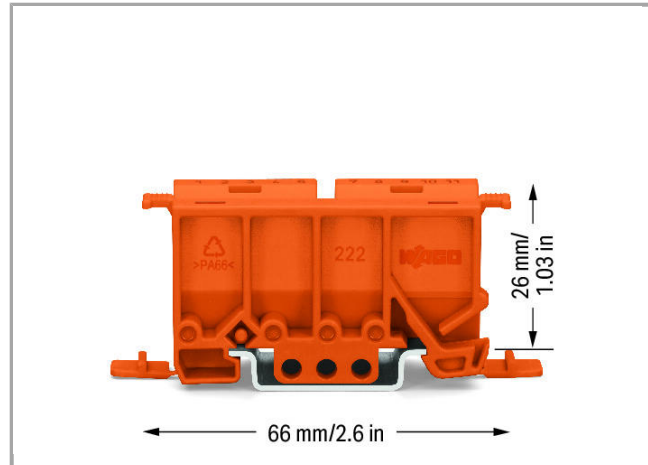

Data sheet | Item number: 222-500

Mounting carrier; 222 Series; for DIN-35 rail mounting/screw mounting;
orange

www.wago.com/222-500

Data

Geometrical Data

Width	22 mm / 0.866 inch
Height from upper-edge of DIN-35 rail	26 mm / 1.024 inch
Depth	66 mm / 2.598 inch

Material Data

Color	orange
Fire load	0.326 MJ
Weight	10.88 g

Commercial data

Product Group	7 (Push Wire Conn.)
Country of origin	DE
GTIN	4045454714765

Downloads

Documentation

Additional Information

Technical explanations	Apr 3, 2019	pdf 2.1 MB	Download
------------------------	-------------	---------------	----------