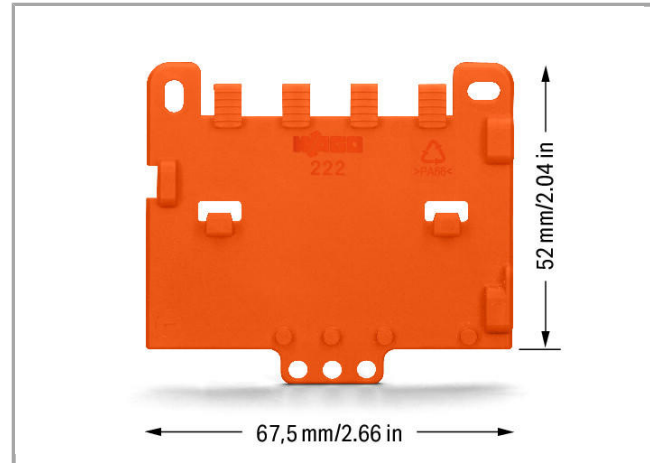

## Data sheet | Item number: 222-505

Strain relief plate; for mounting carrier; 221 or 222 Series, can be snapped

[www.wago.com/222-505](http://www.wago.com/222-505)

RoHS   
Compliant

Color: 

#### Geometrical Data

Width	4 mm / 0.157 inch
Height from upper-edge of DIN-35 rail	52 mm / 2.047 inch
Depth	67.5 mm / 2.657 inch

#### Material Data

Color	orange
Fire load	0.162 MJ
Weight	5.4 g