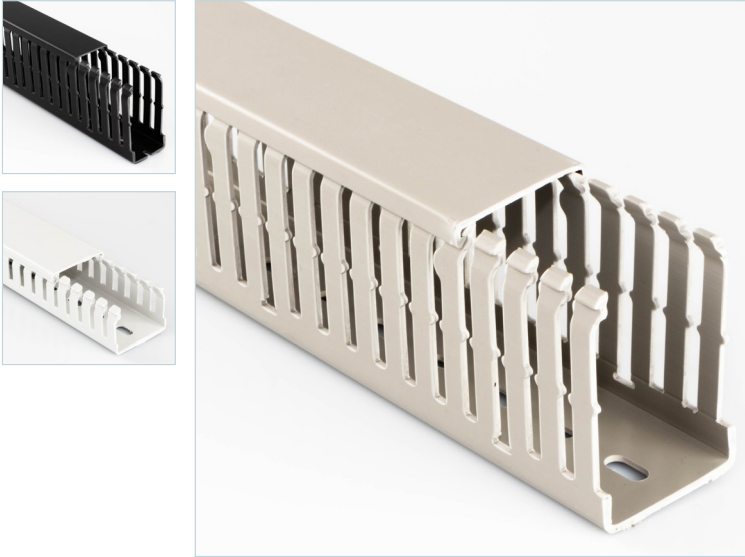

Betaduct PVC Narrow Slot Cable Trunking

Specification

Material	Rigid PVC 9051 LF
Colour	Grey RAL7030, Black RAL9005
Operating Temp	-5°C to +60°C
Volume Resistivity	1 E15 Ohm. cm
Dielectric Strength	15 kV/mm
Flame Resistance	VO UL94
Tensile Strength	>40 MPa
Ultimate Elongation	>160%
Fire Rating	DIN 5510-2 S3-SR1-ST2
Weather Resistance	Good
Stabilization	Calcium / Zinc
Glow Wire Flammability	+960°C
UL Recognised	UL 1565 E509564
CSA Recognised	CSA-C22.2 No. 18.5 E509564

Key Features

- Lightweight and self-extinguishing
- Excellent rigidity and performance characteristics
- Easy installation
- Base holes to EN 50085-2-3
- Break points on fingers and bas
- Secure clip on lid
- Supplied in 2m lengths

Spare lids available

Part Number			Nominal External (mm)		Lengths Per Pack	Quantity Per Pack (m)
Grey	Black	White	Height	Width		
10470022Y	10490022Y	23630400Y	37.5	25	12	24
10470023Y	10490023Y	23630500Y	50	25	12	24
10470024Y	10490024Y	23630600Y	75	25	8	16
10470032Y	10490032Y		37.5	37.5	12	24
10470033Y	10490033Y		50	37.5	8	16
10470034Y	10490034Y	23631100Y	75	37.5	8	16

Betaduct PVC Narrow Slot Cable Trunking

Part Number			Nominal External (mm)		Lengths Per Pack	Quantity Per Pack (m)
Grey	Black	White	Height	Width		
10470052Y	10490052Y		37.5	50	8	16
10470053Y	10490053Y	23631500Y	50	50	8	16
10470054Y	10490054Y	23631600Y	75	50	8	16
10470055Y	10490055Y	23631700Y	100	50	4	8
10470073Y	10490073Y		50	75	8	16
10470074Y	10490074Y		75	75	8	16
10470075Y	10490075Y	23632100Y	100	75	4	8
10470103Y	10490103Y		50	100	4	8
10470104Y	10490104Y		75	100	4	8
10470105Y	10490105Y	23632600Y	100	100	4	8