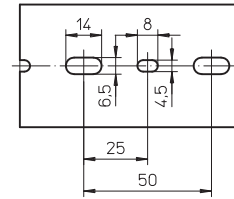

W = 25, 37.5 and 50 mm