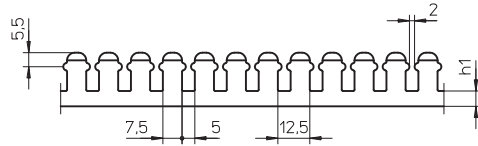

Betaduct PVC Narrow Slot Cable Trunking

H = 25 mm