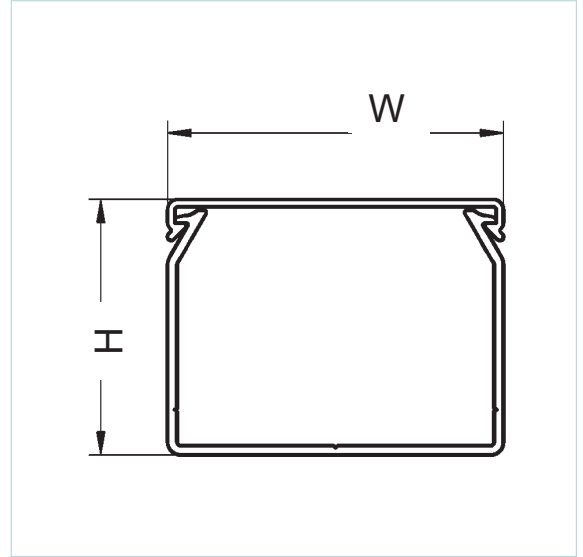

Betaduct PVC Narrow Slot Cable Trunking

Specification

Material	Rigid PVC 9051 LF
Colour	Grey RAL7030, Black RAL9005
Operating Temp	-5°C to +60°C
Volume Resistivity	1 E15 Ohm. cm
Dielectric Strength	15 kV/mm
Flame Resistance	VO UL94
Tensile Strength	>40 MPa
Ultimate Elongation	>160%
Fire Rating	DIN 5510-2 S3-SR1-ST2
Weather Resistance	Good
Stabilization	Calcium / Zinc
Glow Wire Flammability	+960°C
UL Recognised	UL 1565 E509564
CSA Recognised	CSA-C22.2 No. 18.5 E509564

Key Features

- Lightweight and self-extinguishing
- Excellent rigidity and performance characteristics
- Easy installation
- Base holes to EN 50085-2-3
- Break points on fingers and bas
- Secure clip on lid
- Supplied in 2m lengths

Spare lids available

Part Number			Nominal External (mm)		Lengths Per Pack	Quantity Per Pack (m)
Grey	Black	White	Height	Width		
10470022Y	10490022Y	23630400Y	37.5	25	12	24
10470023Y	10490023Y	23630500Y	50	25	12	24
10470024Y	10490024Y	23630600Y	75	25	8	16
10470032Y	10490032Y		37.5	37.5	12	24
10470033Y	10490033Y		50	37.5	8	16
10470034Y	10490034Y	23631100Y	75	37.5	8	16

Betaduct PVC Narrow Slot Cable Trunking

Part Number			Nominal External (mm)		Lengths Per Pack	Quantity Per Pack (m)
Grey	Black	White	Height	Width		
10470052Y	10490052Y		37.5	50	8	16
10470053Y	10490053Y	23631500Y	50	50	8	16
10470054Y	10490054Y	23631600Y	75	50	8	16
10470055Y	10490055Y	23631700Y	100	50	4	8
10470073Y	10490073Y		50	75	8	16
10470074Y	10490074Y		75	75	8	16
10470075Y	10490075Y	23632100Y	100	75	4	8
10470103Y	10490103Y		50	100	4	8
10470104Y	10490104Y		75	100	4	8
10470105Y	10490105Y	23632600Y	100	100	4	8