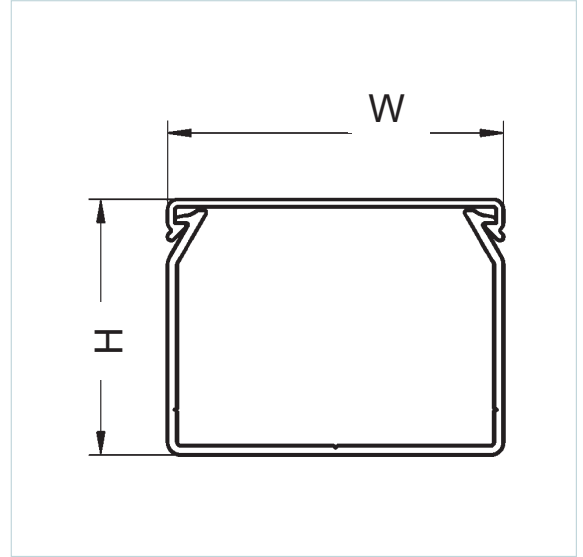

Betaduct PVC Open Slot Cable Trunking

Specification

Material	Rigid PVC 9051 LF
Colour	Grey RAL7030, Black RAL9005
Operating Temp	-5°C to +60°C
Volume Resistivity	1 E15 Ohm. cm
Dielectric Strength	15 kV/mm
Flame Resistance	V0 UL94
Tensile Strength	>40 MPa
Ultimate Elongation	>160%
Fire Rating	DIN 5510-2 S3-SR1-ST2
Weather Resistance	Good
Stabilization	Calcium / Zinc
Glow Wire Flammability	+960°C
UL Recognised	UL 1565 E509564
CSA Recognised	CSA-C22.2 No. 18.5 E509564

Key Features

- Lightweight and self-extinguishing
- Excellent rigidity and performance characteristics
- Easy installation
- Base holes to EN 50085-2-3*
*100mm height base holes to DIN 43659-1
- Break points on fingers and bas
- Secure clip on lid
- Supplied in 2m lengths

Betaduct PVC Open Slot Cable Trunking

Part Number		Nominal External (mm)		Lengths Per Pack	Quantity Per Pack (m)
Grey	Black	Height	Width		
10450052Y	09890000Y	37.5	50	8	16
10450053Y	09160000Y	50	50	8	16
10450054Y	09170000Y	75	50	8	16
10450055Y	09920000Y	100	50	4	8
10450073Y	09940000Y	50	75	8	16
10450074Y	09190000Y	75	75	8	16
10450075Y	09960000Y	100	75	4	8
10450103Y	09980000Y	50	100	4	8
10450104Y	09990000Y	75	100	4	8
10450105Y	10000000Y	100	100	4	8
10450124Y	09410000Y	75	125	4	8
10450155Y	10020000Y	100	150	4	8

Betaduct PVC Open Slot Cable Trunking

H = 37.5 mm

W = 25 mm / 37.5 mm / 50 mm

H = 50 mm

W = 75 mm / 100 mm / 125 mm

H = 75 mm

Base punching to EN 50085-2-3

H (mm)	37.5	50	75
h1 (mm)	8	8	12