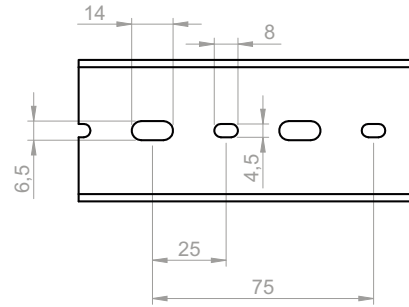

You might also need...

<p>EDC1</p>  <p>Betaduct Trunking Cutting Tool</p> <ul style="list-style-type: none"> • Blade W: 21.5mm • Cutting D: 50mm 	<p>BETADUCT-CUTTER</p>  <p>Betaduct Trunking Cutting Tool</p> <ul style="list-style-type: none"> • Cuts up to 125mm 	<p>EDC 2</p>  <p>Betaduct Trunking Cutting Tool</p> <ul style="list-style-type: none"> • Cuts up to 110mm 	<p>1857</p>  <p>Betaduct Trunking Cutting Tool</p> <ul style="list-style-type: none"> • Ideal for cutting slots in trunking 	<p>RT4 or RT6</p>  <p>Betaduct Trunking Rivet Tools</p> <ul style="list-style-type: none"> • 4.5mm (RT4) • 6.5mm (RT6) 	<p>DUCTAFIX R4 or R6</p>  <p>Betaduct Trunking Rivets</p> <ul style="list-style-type: none"> • 4mm (R4) • 6mm (R6)
<p>10440000</p>  <p>Betaduct Insulating Washers</p> <ul style="list-style-type: none"> • Black • Pack of 50 	<p>RC1</p>  <p>Retaining Clip For Narrow Trunking</p> <ul style="list-style-type: none"> • 53mm x 66mm • Pack of 50 	<p>BC1</p>  <p>HF Bridging Clip For Narrow Trunking</p> <ul style="list-style-type: none"> • 22.5mm x 105mm • Pack of 50 	<p>BC2</p>  <p>HF Bridging Clip For Narrow Trunking</p> <ul style="list-style-type: none"> • 24mm x 108mm • Pack of 50 	<p>LH1</p>  <p>Label Holder For Narrow Trunking</p> <ul style="list-style-type: none"> • 25.5mm x 13mm • Pack of 50 	<p>LH2</p>  <p>Label Holder For Narrow Trunking</p> <ul style="list-style-type: none"> • 38mm x 19mm • Pack of 50

Betaduct PVC Open Slot Cable Trunking

H = 37.5 mm

W = 25 mm / 37.5 mm / 50 mm

H = 50 mm

W = 75 mm / 100 mm / 125 mm

H = 75 mm

Base punching to EN 50085-2-3

H (mm)	37.5	50	75
h1 (mm)	8	8	12