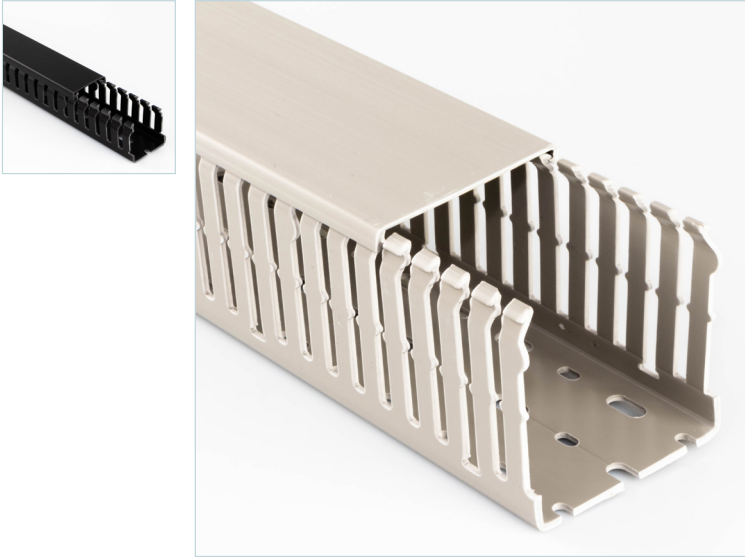

Betaduct PVC Open Slot Cable Trunking

Specification

Material	Rigid PVC 9051 LF
Colour	Grey RAL7030, Black RAL9005
Operating Temp	-5°C to +60°C
Volume Resistivity	1 E15 Ohm. cm
Dielectric Strength	15 kV/mm
Flame Resistance	V0 UL94
Tensile Strength	>40 MPa
Ultimate Elongation	>160%
Fire Rating	DIN 5510-2 S3-SR1-ST2
Weather Resistance	Good
Stabilization	Calcium / Zinc
Glow Wire Flammability	+960°C
UL Recognised	UL 1565 E509564
CSA Recognised	CSA-C22.2 No. 18.5 E509564

Key Features

- Lightweight and self-extinguishing
- Excellent rigidity and performance characteristics
- Easy installation
- Base holes to EN 50085-2-3*
*100mm height base holes to DIN 43659-1
- Break points on fingers and bas
- Secure clip on lid
- Supplied in 2m lengths

Spare lids available

White PVC open slot trunking available on request.

Part Number		Nominal External (mm)		Lengths Per Pack	Quantity Per Pack (m)
Grey	Black	Height	Width		
10450022Y	09810000Y	37.5	25	12	24
10450023Y	09130000Y	50	25	12	24
10450024Y	09140000Y	75	25	8	16
10450032Y	09840000Y	37.5	37.5	12	24
10450033Y	09850000Y	50	37.5	8	16
10450034Y	09860000Y	75	37.5	8	16

Betaduct PVC Open Slot Cable Trunking

Part Number		Nominal External (mm)		Lengths Per Pack	Quantity Per Pack (m)
Grey	Black	Height	Width		
10450052Y	09890000Y	37.5	50	8	16
10450053Y	09160000Y	50	50	8	16
10450054Y	09170000Y	75	50	8	16
10450055Y	09920000Y	100	50	4	8
10450073Y	09940000Y	50	75	8	16
10450074Y	09190000Y	75	75	8	16
10450075Y	09960000Y	100	75	4	8
10450103Y	09980000Y	50	100	4	8
10450104Y	09990000Y	75	100	4	8
10450105Y	10000000Y	100	100	4	8
10450124Y	09410000Y	75	125	4	8
10450155Y	10020000Y	100	150	4	8