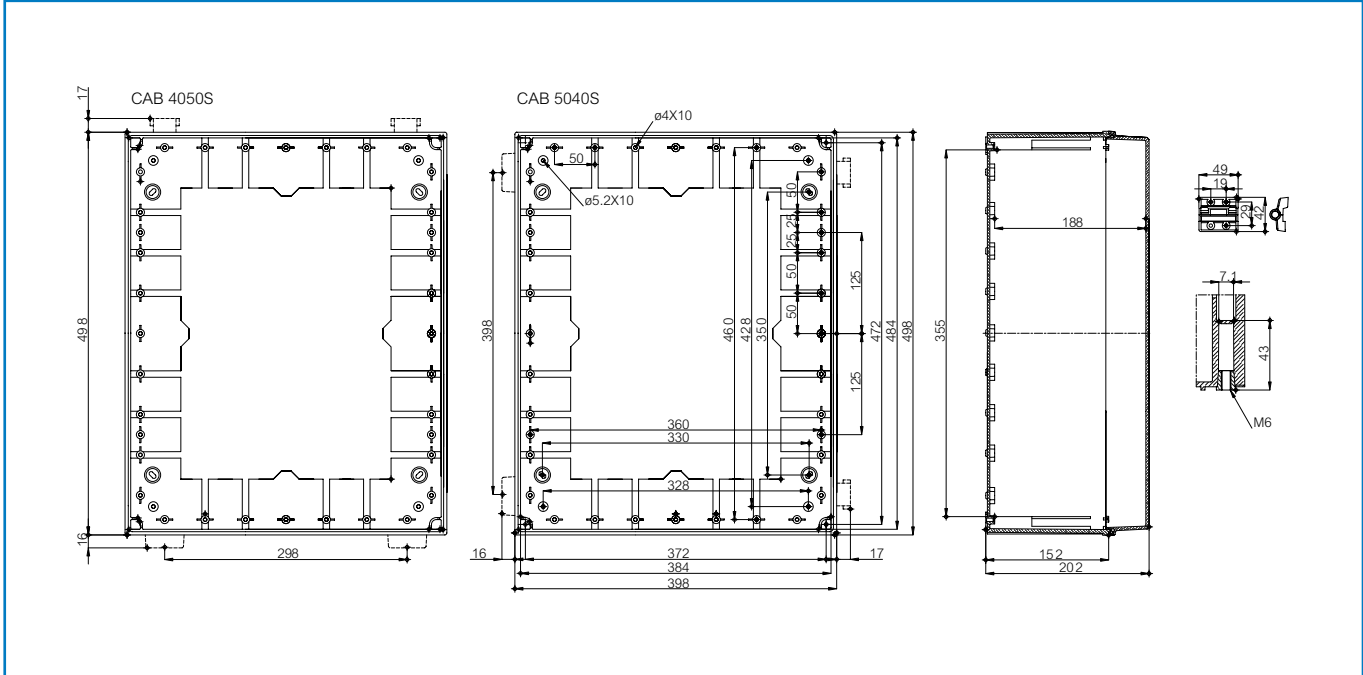

Sample photo

**Order symbol:** CAB PC 405020 G  
**Product nbr:** 8113361  
**Description:** Cabinet, PC  
**Remarks:** Latches on the short side, smooth

**EAN:** 6418074020345  
**EI. number:**  
 Finland 3424122  
 Denmark 8212020443  
 Italy 7821050  
 Sweden 2539979

**Including:** Cabinet base, door with EPDM gasket, latches, screws for mounting plate/DIN-rail and corner plugs.

Dimensions:		L	W	H	Rating:
mm:		400	500	200	<b>Ingress Protection (EN 60529):</b> IP 65
inch:		15.7	19.7	7.9	<b>Impact Resistance (EN 50102):</b> IK 08
Materials:					<b>Electrical insulation:</b> Totally insulated
<b>Material:</b>	PC				<b>Halogen free (DIN/VDE 0472, Part 815):</b> Yes
<b>Base colour:</b>	RAL 7035				<b>UV resistance:</b> UL 508
<b>Cover colour:</b>	RAL 7035				<b>Flammability Rating (UL 746 C 5):</b> UL 94 5V
<b>Gasket material:</b>	EPDM				<b>Glow Wire Test (IEC 695-2-1) °C:</b> 960
Temperatures:					<b>UL Type:</b> UL TYPE 1, 4, 4X, 12, 13
<b>Short term:</b>	-40 ... 120 °C				<b>Certificates:</b>
<b>Continuous:</b>	-40 ... 80 °C				<b>Germanischer Lloyd (GL)</b>
<b>Short term:</b>	-40 ... 250 °F				<b>Underwriters Laboratories</b>
<b>Continuous:</b>	-40 ... 175 °F				<b>Fimko</b>
Accessories:					<b>Lloyds Register of Shipping (LR)</b>
EKIV 54	Mounting plate				<b>Europe EN 50298 1998</b>
EKIV 37	DIN-35 Mounting rail				<b>UL Canada</b>
EKIV 47	DIN-35 Mounting rail				<b>Gost R</b>
FP A 54	Swing-out door, aluminium				
FP 54	Front plate				
FP 18X2-54	Front Plate				
DRF 54	DIN rail frame set				