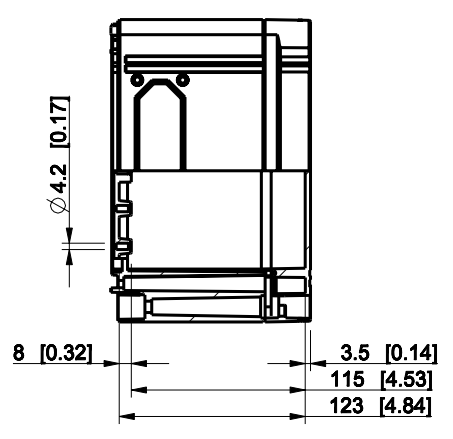

ID	Description	Date	By	Appr.
A				

Dimensions in mm [inches]

Material: Polycarbonate, fiberglass-reinforced	Color: RAL 7035
--	-----------------

Supplier:	Tool No:	Weight [kg]: 0.98	Volume:
-----------	----------	-------------------	---------

**CPCF202013T**

Scale	Date	29.12.08
1:5	By	PKos
-	Checked	
-	Ctrl	

Replaces:	
Replaced:	
Drw No:	- A
Ref:	Cubo C
Code:	CPCF202013T
Sheet No:	

model CPCF202013T PART  
drawing CUBO\_C DRAWING