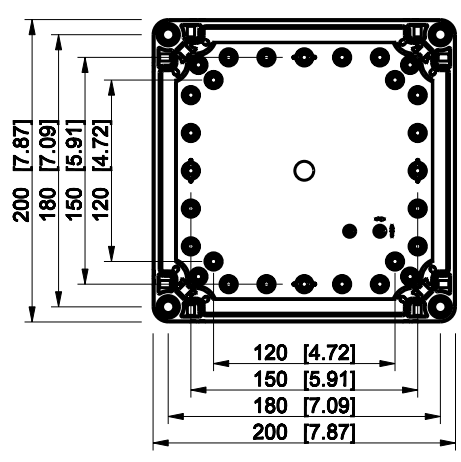

ID	Description	Date	By	Appr.
A				

Dimensions in mm [inches]

Material: Polycarbonate, fiberglass-reinforced	Color: RAL 7035
--	-----------------

Supplier:	Tool No:	Weight [kg]: 0.98	Volume:
-----------	----------	-------------------	---------

**CPCF202013T**

Scale	Date	29.12.08
1:5	By	PKos
-	Checked	
-	Ctrl	

Replaces:	
Replaced:	
Drw No:	- A
Ref:	Cubo C
Code:	CPCF202013T
Sheet No:	

model CPCF202013T PART  
drawing CUBO\_C DRAWING