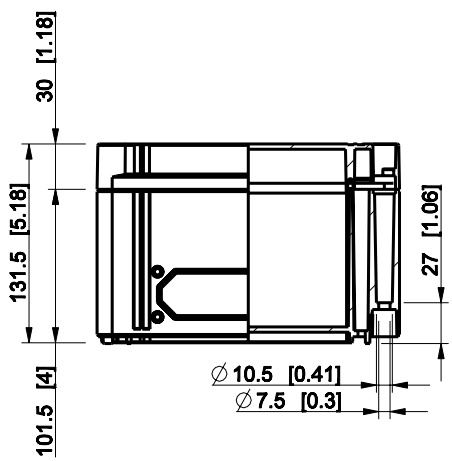

ID	Description	Date	By	Appr.
A				

Dimensions in mm [inches]

Material: Polycarbonate, fiberglass-reinforced	Color: RAL 7035
--	-----------------

Supplier:	Tool No:	Weight [kg]: 0.98	Volume:
-----------	----------	-------------------	---------

**CPCF202013T**

Scale	Date	29.12.08
1:5	By	PKos
-	Checked	
-	Ctrl	

Replaces:	
Replaced:	
Drw No:	- A
Ref:	Cubo C
Code:	CPCF202013T
Sheet No:	

model CPCF202013T PART  
drawing CUBO\_C DRAWING