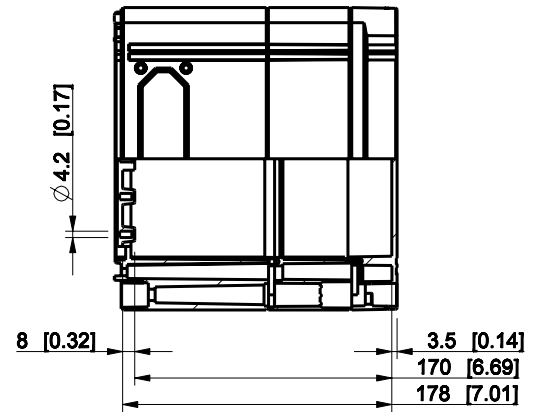

ID	Description	Date	By	Appr.
A				

Dimensions in mm [inches]

Material: Polycarbonate, fiberglass-reinforced	Color: RAL 7035
--	-----------------

Supplier:	Tool No:	Weight [kg]: 1.62	Volume:
-----------	----------	-------------------	---------

CPCF203018T

Scale	Date	29.12.08
1:5	By	PKos
-	Checked	
-	Ctrl	

Replaces:
Replaced:
Drw No: - A
Ref: Cubo C
Code: CPCF203018T
Sheet No:

model CPCF203018T PART  
 drawing CUBO\_C DRAWING