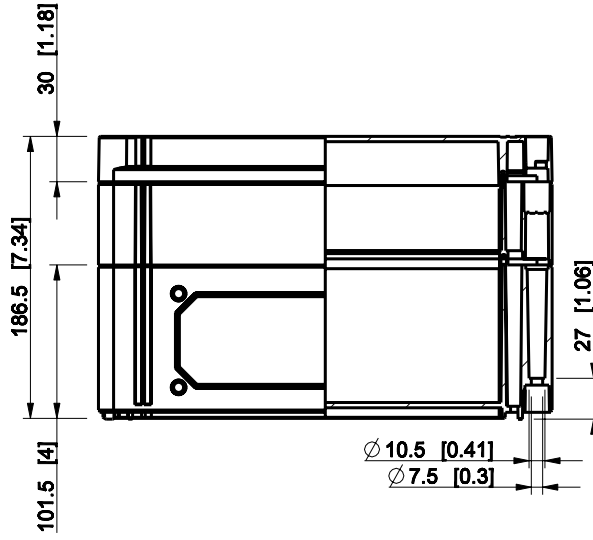

ID	Description	Date	By	Appr.
A				

Dimensions in mm [inches]

Material: Polycarbonate, fiberglass-reinforced	Color: RAL 7035
--	-----------------

Supplier:	Tool No:	Weight [kg]: 1.62	Volume:
-----------	----------	-------------------	---------

CPCF203018T

Scale	Date	29.12.08
1:5	By	PKos
-	Checked	
-	Ctrl	

Replaces:
Replaced:
Drw No: - A
Ref: Cubo C
Code: CPCF203018T
Sheet No:

model CPCF203018T PART  
 drawing CUBO\_C DRAWING