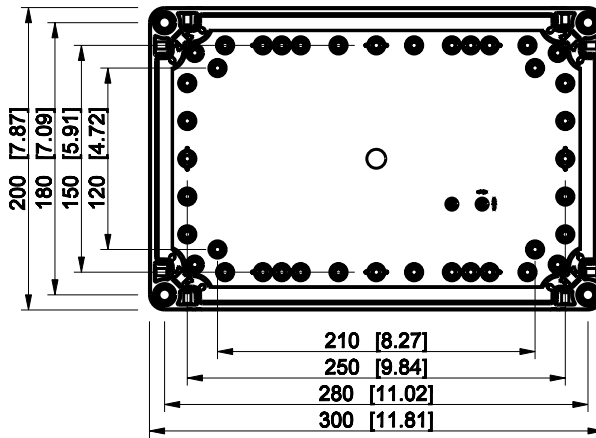

ID	Description	Date	By	Appr.
A				

Dimensions in mm [inches]

Material: Polycarbonate, fiberglass-reinforced	Color: RAL 7035
--	-----------------

Supplier:	Tool No:	Weight [kg]: 1.62	Volume:
-----------	----------	-------------------	---------

CPCF203018T

Scale	Date	29.12.08
1:5	By	PKos
-	Checked	
-	Ctrl	

Replaces:
Replaced:
Drw No: - A
Ref: Cubo C
Code: CPCF203018T
Sheet No:

model CPCF203018T PART  
 drawing CUBO\_C DRAWING