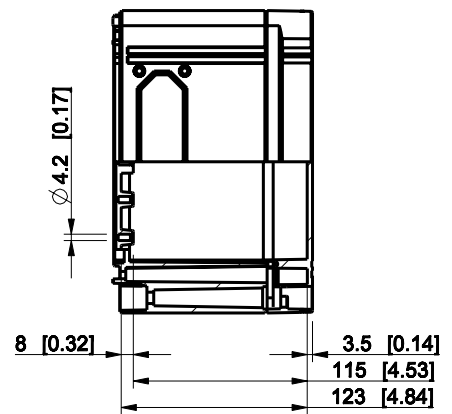

ID	Description	Date	By	Appr.
A				

Dimensions in mm [inches]

Material: Polycarbonate, fiberglass-reinforced	Color: RAL 7035
--	-----------------

Supplier:	Tool No:	Weight [kg]: 1.58	Volume:
-----------	----------	-------------------	---------

CPCF204013G

Scale	Date	29.12.08
1:5	By	PKos
-	Checked	
-	Ctrl	

Replaces:	
Replaced:	
Drw No:	- A
Ref:	Cubo C
Code:	CPCF204013G
Sheet No:	

model CPCF204013G PART  
 drawing CUBO\_C DRAWING