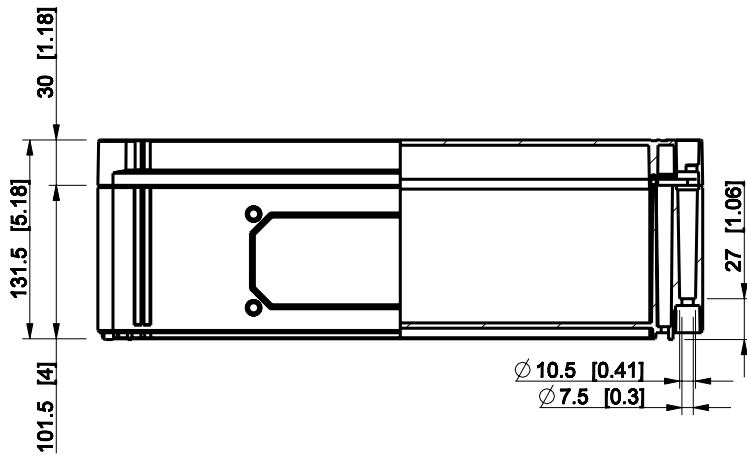

ID	Description	Date	By	Appr.
A				

Dimensions in mm [inches]

Material: Polycarbonate, fiberglass-reinforced	Color: RAL 7035
--	-----------------

Supplier:	Tool No:	Weight [kg]: 1.58	Volume:
-----------	----------	-------------------	---------

CPCF204013G

Scale	Date	29.12.08
1:5	By	PKos
-	Checked	
-	Ctrl	

Replaces:	
Replaced:	
Drw No:	- A
Ref:	Cubo C
Code:	CPCF204013G
Sheet No:	

model CPCF204013G PART  
 drawing CUBO\_C DRAWING