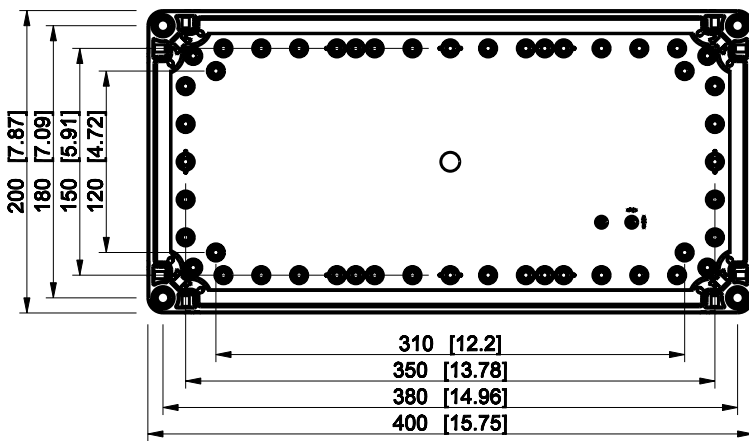

ID	Description	Date	By	Appr.
A				

Dimensions in mm [inches]

Material: Polycarbonate, fiberglass-reinforced	Color: RAL 7035
--	-----------------

Supplier:	Tool No:	Weight [kg]: 1.58	Volume:
-----------	----------	-------------------	---------

CPCF204013G

Scale	Date	29.12.08
1:5	By	PKos
-	Checked	
-	Ctrl	

Replaces:	
Replaced:	
Drw No:	- A
Ref:	Cubo C
Code:	CPCF204013G
Sheet No:	

model CPCF204013G PART  
 drawing CUBO\_C DRAWING