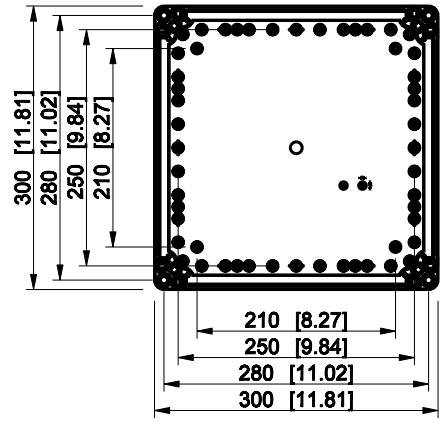

ID	Description	Date	By	Appr.
A				

Dimensions in mm [inches]

Material: Polycarbonate, fiberglass-reinforced	Color: RAL 7035
--	-----------------

Supplier:	Tool No:	Weight [kg]: 1.61	Volume:
-----------	----------	-------------------	---------

CPCF303013T

Scale	Date	29.12.08
1:8	By	PKos
-	Checked	
-	Ctrl	

Replaces:
Replaced:
Drw No: - A
Ref: Cubo C
Code: CPCF303013T
Sheet No:

model CPCF303013T PART
drawing CUBO_C DRAWING