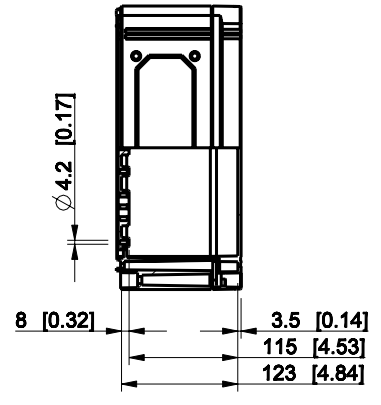

ID	Description	Date	By	Appr.
A				

Dimensions in mm [inches]

Material: Polycarbonate, fiberglass-reinforced	Color: RAL 7035
--	-----------------

Supplier:	Tool No:	Weight [kg]: 1.61	Volume:
-----------	----------	-------------------	---------

CPCF303013T

Scale	Date	29.12.08
1:8	By	PKos
-	Checked	
-	Ctrl	

Replaces:
Replaced:
Drw No: - A
Ref: Cubo C
Code: CPCF303013T
Sheet No:

model CPCF303013T PART
drawing CUBO_C DRAWING