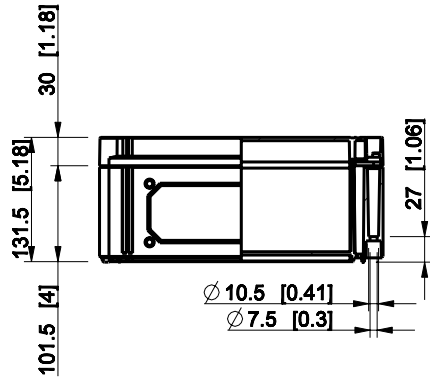

ID	Description	Date	By	Appr.
A				

Dimensions in mm [inches]

Material: Polycarbonate, fiberglass-reinforced	Color: RAL 7035
--	-----------------

Supplier:	Tool No:	Weight [kg]: 1.61	Volume:
-----------	----------	-------------------	---------

CPCF303013T

Scale	Date	29.12.08
1:8	By	PKos
-	Checked	
-	Ctrl	

Replaces:
Replaced:
Drw No: - A
Ref: Cubo C
Code: CPCF303013T
Sheet No:

model CPCF303013T PART
drawing CUBO_C DRAWING